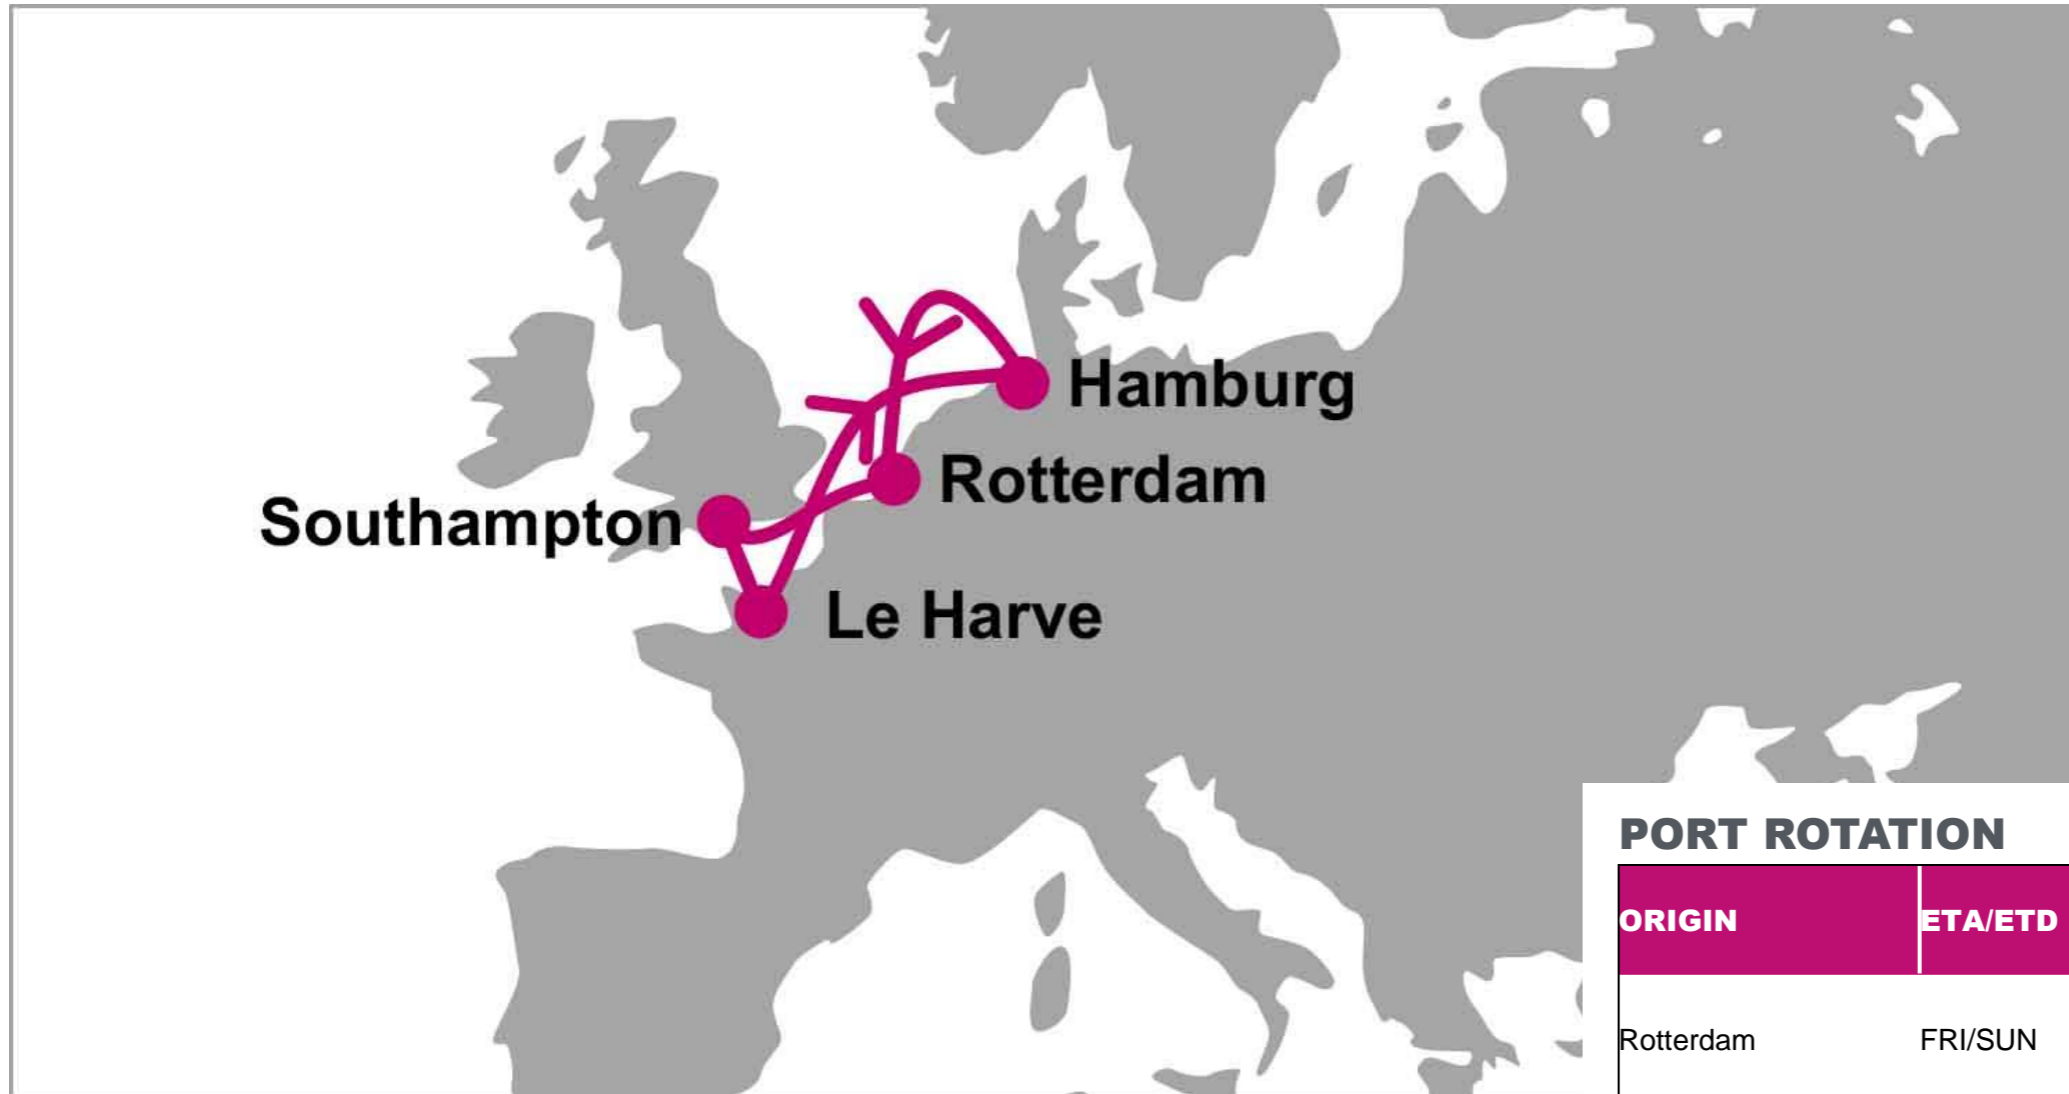

For more information, please click [here](#)

PORT ROTATION

(Terminals are subject to change)

ORIGIN	ETA/ETD	TERMINAL
Rotterdam	FRI/SUN	Rotterdam World Gateway (RWG)
Southampton	THU/SAT	DP World Southampton Container Terminal (SCT)
Le Havre	TUE/WED	Terminal de France (GMP)
Hamburg	THU/SUN	Container Terminal Burchardkai (CTB)
Rotterdam	MON/THU	ECT Delta Terminal

FM/TO	SOU	LEH	HAM	FM/TO	RTM
RTM	5	10	12	SOU	10
				LEH	6
				HAM	2

KEY TRANSIT TABLE - UNLOCODE PORT NAME & COUNTRY NAME

SOU: Southampton, UK | **LEH:** Le Havre, France | **HAM:** Hamburg, Germany | **RTM:** Rotterdam, Netherland |

NOTE: Transit times and port rotation are as of now and subject to change