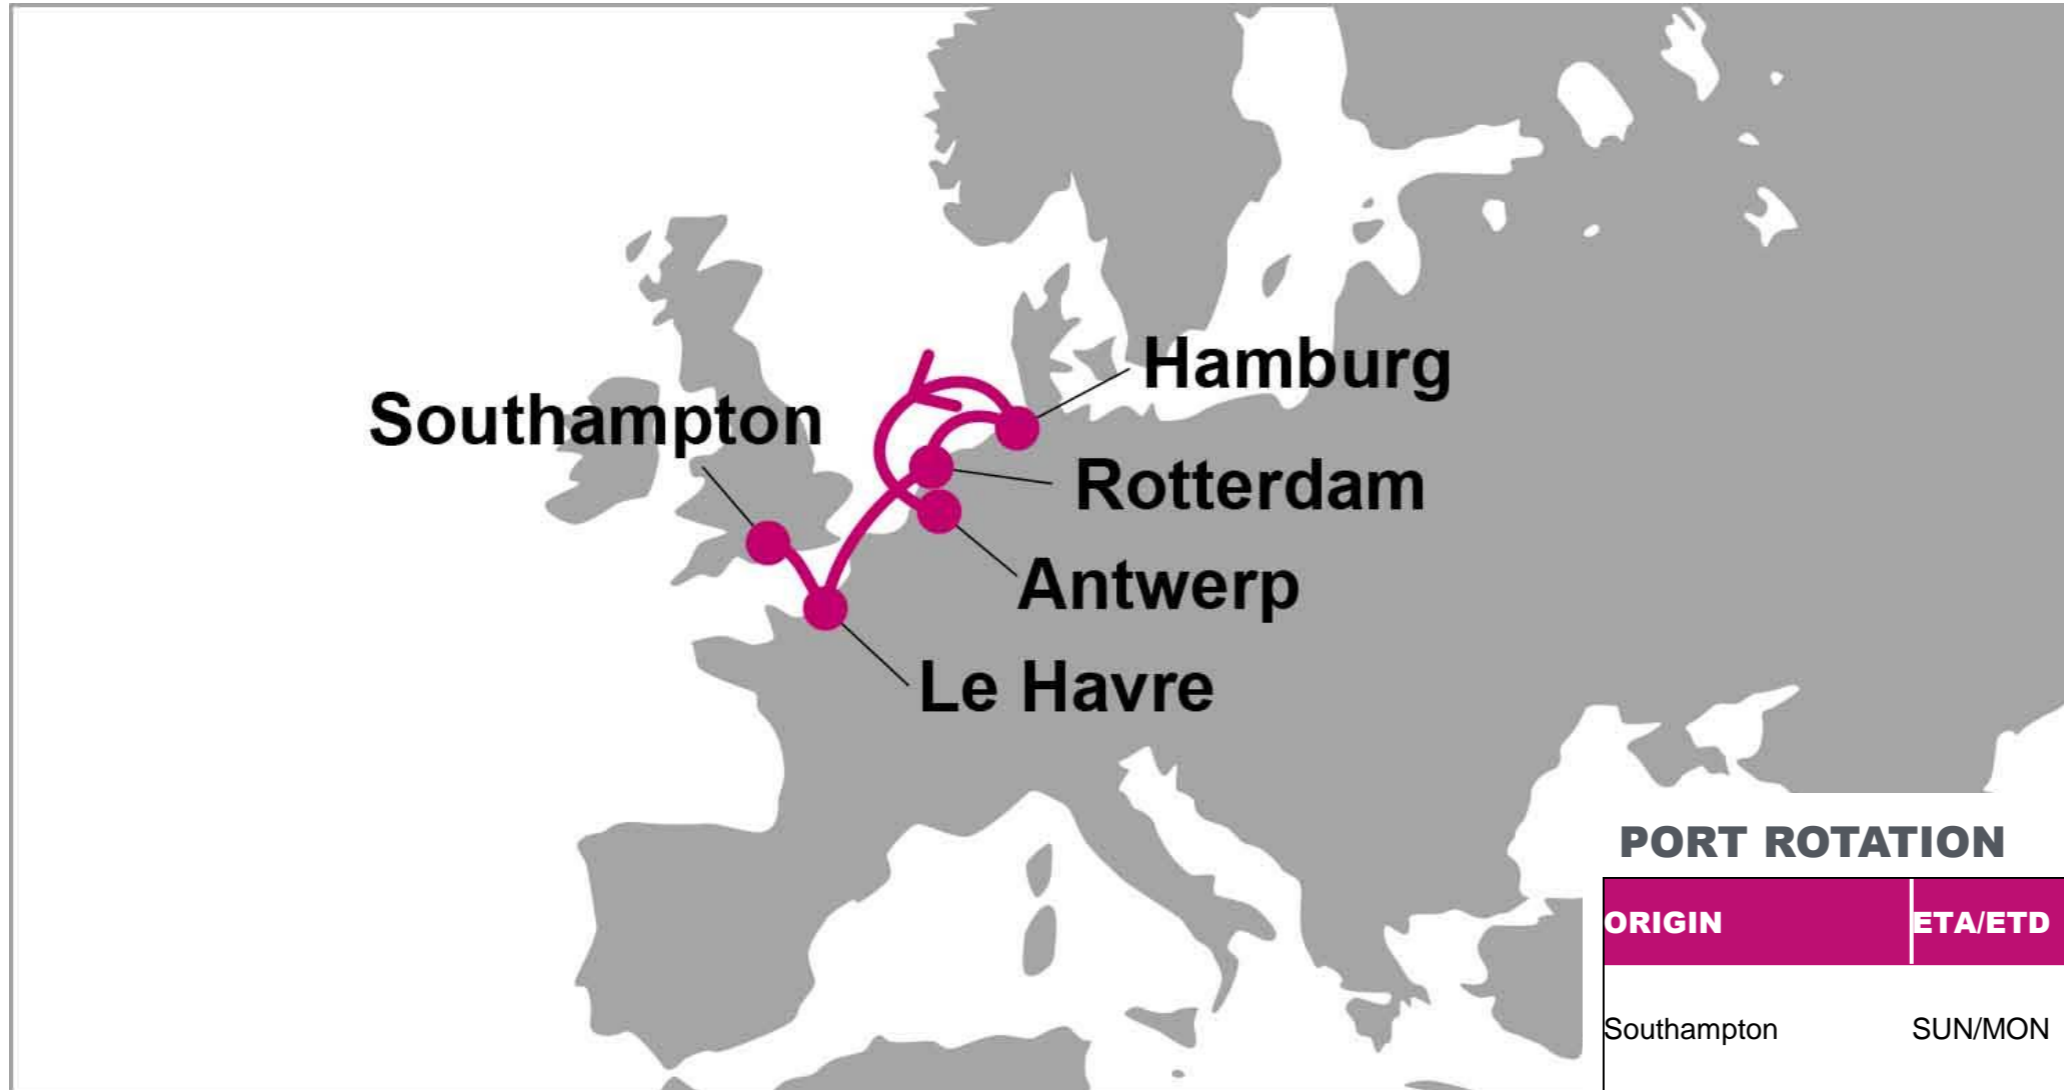

For more information, please click [here](#)

PORT ROTATION

(Terminals are subject to change)

ORIGIN	ETA/ETD	TERMINAL
Southampton	SUN/MON	DP World Southampton Container Terminal (SCT)
Le Havre	WED/WED	North Terminals - Quais de l'Atlantique (CNMP)
Rotterdam	THU/FRI	ECT Delta Terminal
Hamburg	SAT/SUN	Container Terminal Altenwerder (CTA)
Antwerp	TUE/TUE	PSA Europe Terminal

FM/TO	LEH	RTM	HAM	ANR
SOU	3	4	6	9

KEY TRANSIT TABLE - UNLOCODE PORT NAME & COUNTRY NAME

SOU: Southampton, UK | **RTM:** Rotterdam, Netherland | **HAM:** Hamburg, Germany | **ANR:** Antwerp, Belgium | **LEH:** Le Havre, France

NOTE: Transit times and port rotation are as of now and subject to change