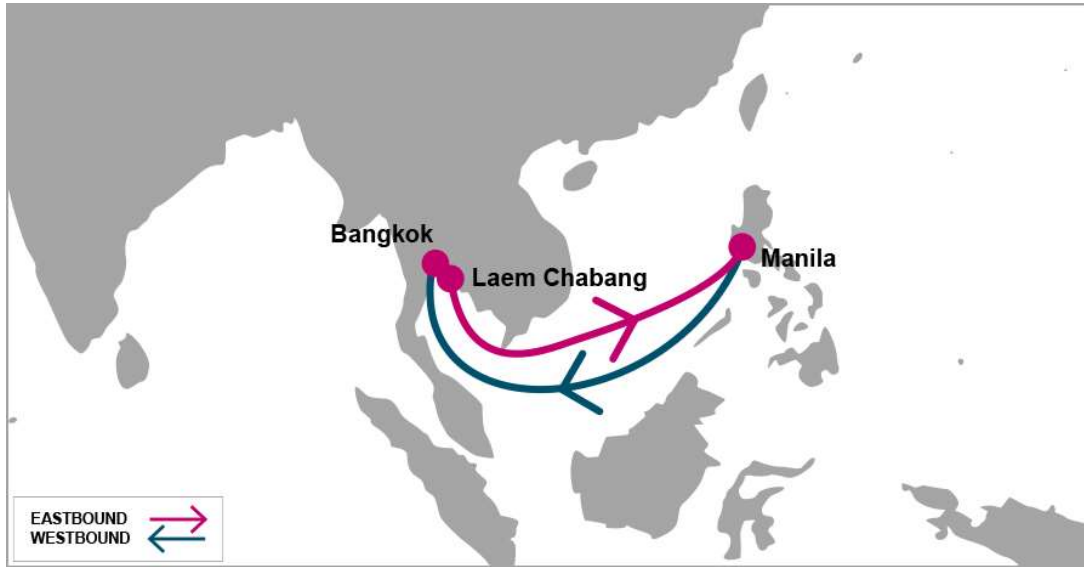

TP2: Thailand Philippines 2

KEY TRANSIT TABLE

E/B	MNL	W/B	BKK	LCH
BKK	6	MNL	5	7
LCH	5			

KEY TRANSIT TABLE - UNLOCODE PORT NAME & COUNTRY NAME

BKK: Bangkok, Thailand | LCH: Laem Chabang, Thailand | MNL: Manila, Philippines

PORT ROTATION

(Terminals are subject to change)

ORIGIN	ETA/ETD	TERMINAL
Bangkok	THU/FRI	Thai Prosperity Terminal (TPT)
Laem Chabang	SAT/SAT	Laem Chabang International Terminal (LCIT)
Manila	THU/SAT	Manila International Container Terminal (MICT)
Bangkok	THU/FRI	Thai Prosperity Terminal (TPT)
Turnaround days:		14