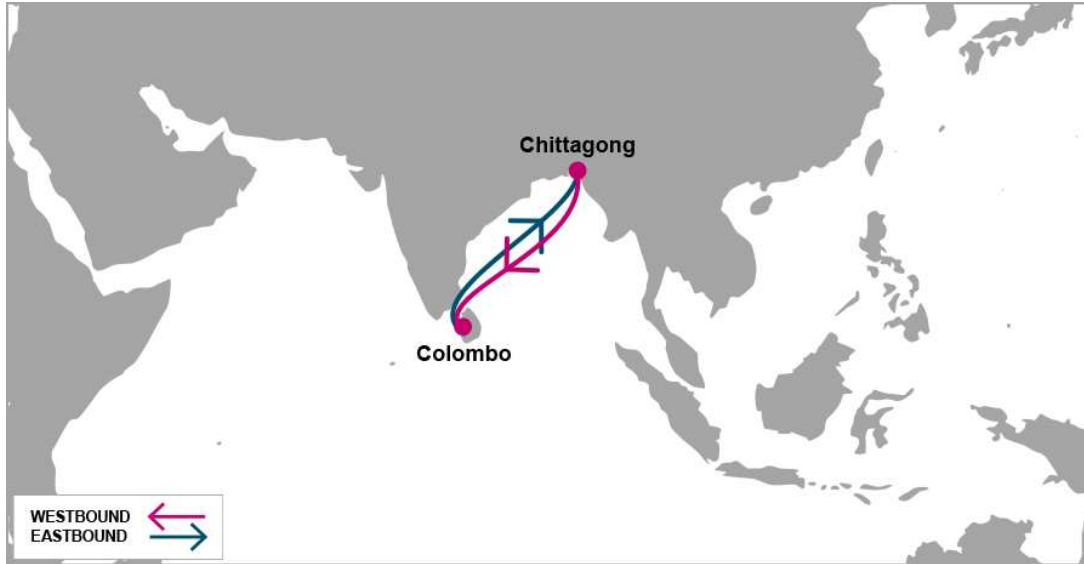

BAS2: Bangladesh Service 2

KEY TRANSIT TABLE

W/B	CMB	E/B	CTG
CTG	-	CMB	-

KEY TRANSIT TABLE - UNLOCODE PORT NAME & COUNTRY NAME

PORT ROTATION

(Terminals are subject to change)

ORIGIN	ETA/ETD	TERMINAL
Chittagong	-	Chittagong Terminal
Colombo	-	Colombo South Asia Gate TML
Chittagong	-	Chittagong Terminal
Turnaround days:	7	

Weekly Service

Last update : 25-Mar-2019