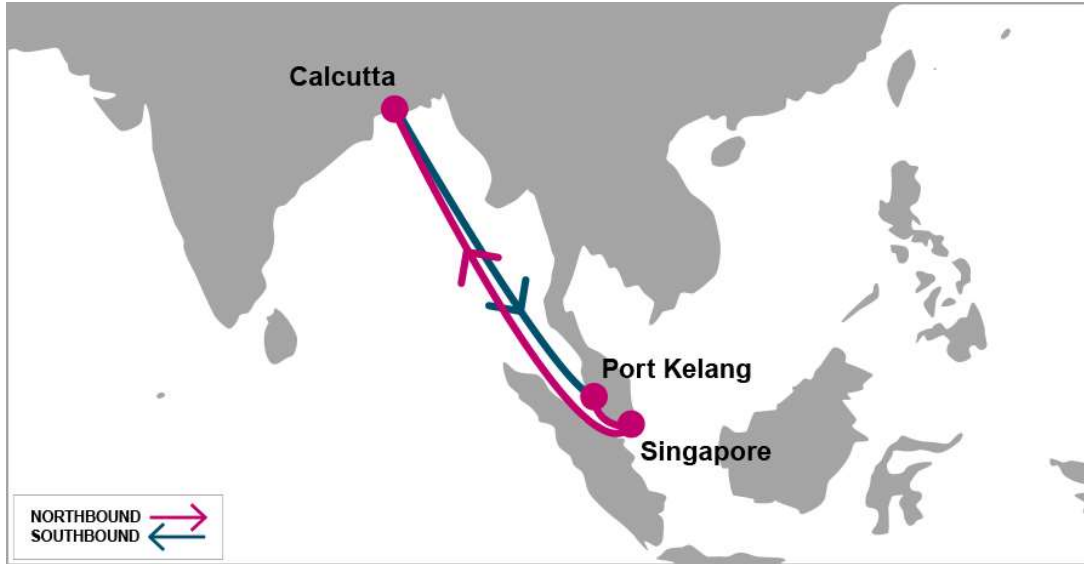

CCU: Calcutta Express

KEY TRANSIT TABLE

N/B	CCU	S/B	PKG	SIN
PKG	10	CCU	2	3
SIN	7			

KEY TRANSIT TABLE - UNLOCODE PORT NAME & COUNTRY NAME

PORT ROTATION

(Terminals are subject to change)

ORIGIN	ETA/ETD	TERMINAL
Port Kelang	TUE/TUE	West Port
Singapore	WED/FRI	PSA Singapore
Calcutta	FRI/SUN	Kolkata Port Trust
Port Kelang	TUE/TUE	West Port
Turnaround days:		7

Weekly/Fixed Day Service

Last update : 25-Mar-2019