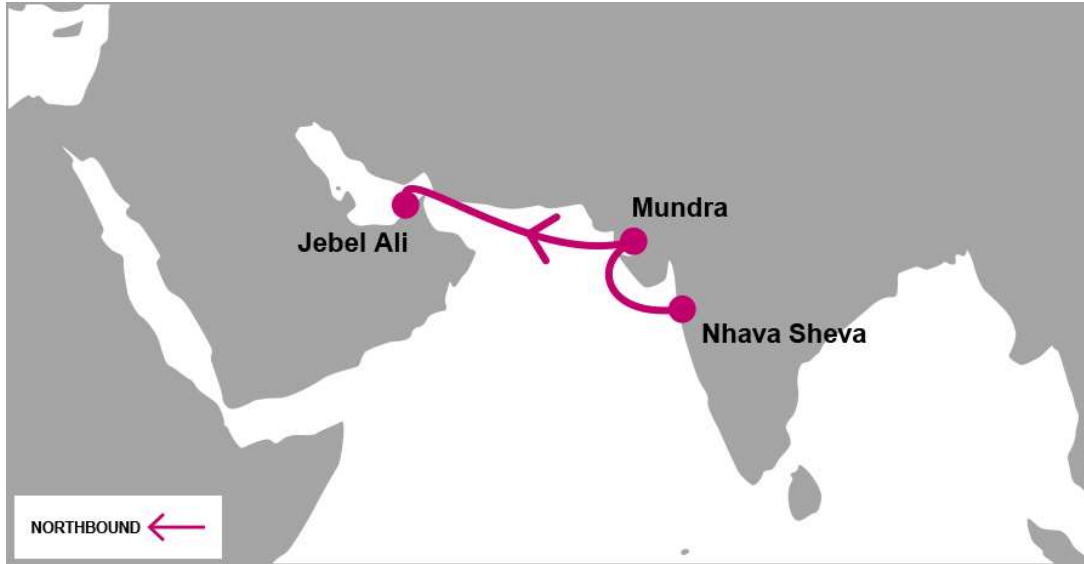

IGI: India Gulf Service

KEY TRANSIT TABLE

N/B	MUN	JEA
NSA	1	6

KEY TRANSIT TABLE - UNLOCODE PORT NAME & COUNTRY NAME

NSA: Nhava Sheva, India | MUN: Mundra, India | JEA: Jebel Ali, UAE

PORT ROTATION

(Terminals are subject to change)

ORIGIN	ETA/ETD	TERMINAL
Nhava Sheva	MON/TUE	JNPT
Mundra	WED/THU	Mundra International Container Terminal
Jebel Ali	WED/FRI	DP WORLD JEBEL ALI - TERMINAL 1

Fixed Day Service

Last update : 25-Mar-2019