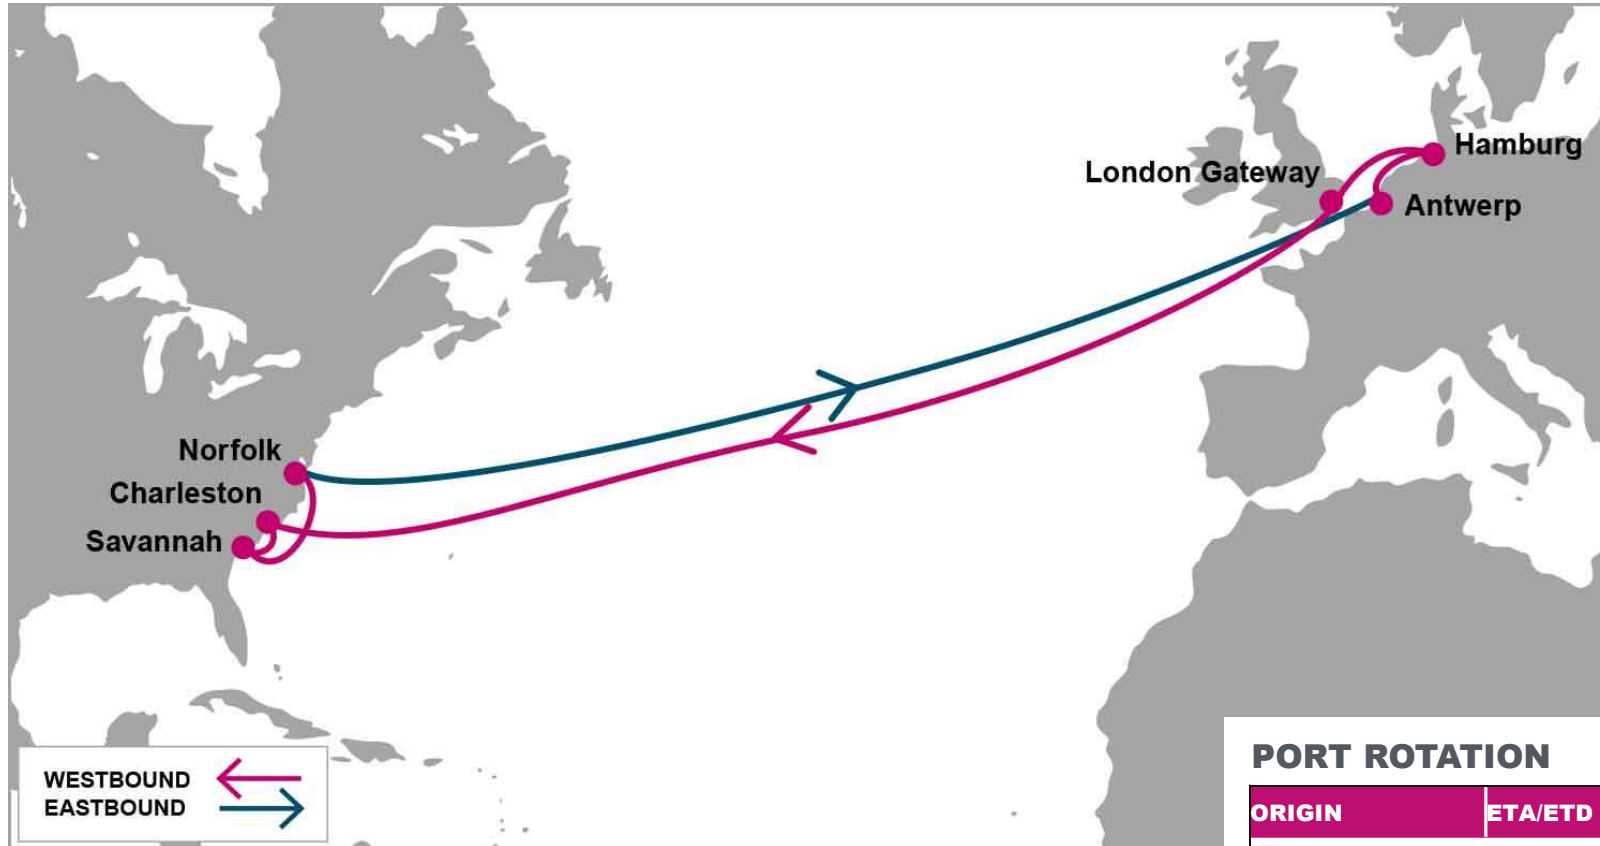

For more information, please click [here](#)

WESTBOUND ←
EASTBOUND →

W/B	CHS	SAV	ORF	E/B	ANR	HAM	LGP
ANR	16	20	24	CHS	17	20	23
HAM	12	16	20	SAV	13	16	19
LGP	10	14	18	ORF	9	12	15

PORT ROTATION

(Terminals are subject to change)

ORIGIN	ETA/ETD	TERMINAL
Antwerp	FRI/SAT	PSA Europe Terminal
Hamburg	MON/WED	Container Terminal Altenwerder (CTA)
London Gateway	THU/FRI	DP World London Gateway Port
Charleston	MON/TUE	Wando Welch Terminal (WWT)
Savannah	FRI/SAT	Garden City Terminal
Norfolk	TUE/WED	Norfolk International Terminal (NIT)
Antwerp	FRI/SAT	PSA Europe Terminal
Turnaround days: 35		

KEY TRANSIT TABLE - UNLOCODE PORT NAME & COUNTRY NAME

ANR: Antwerp, Belgium | HAM: Hamburg, Germany | LGP: London Gateway, UK | CHS: Charleston, USA | SAV: Savannah, USA | ORF: Norfolk, USA

NOTE: Transit times and port rotation are as of now and subject to change