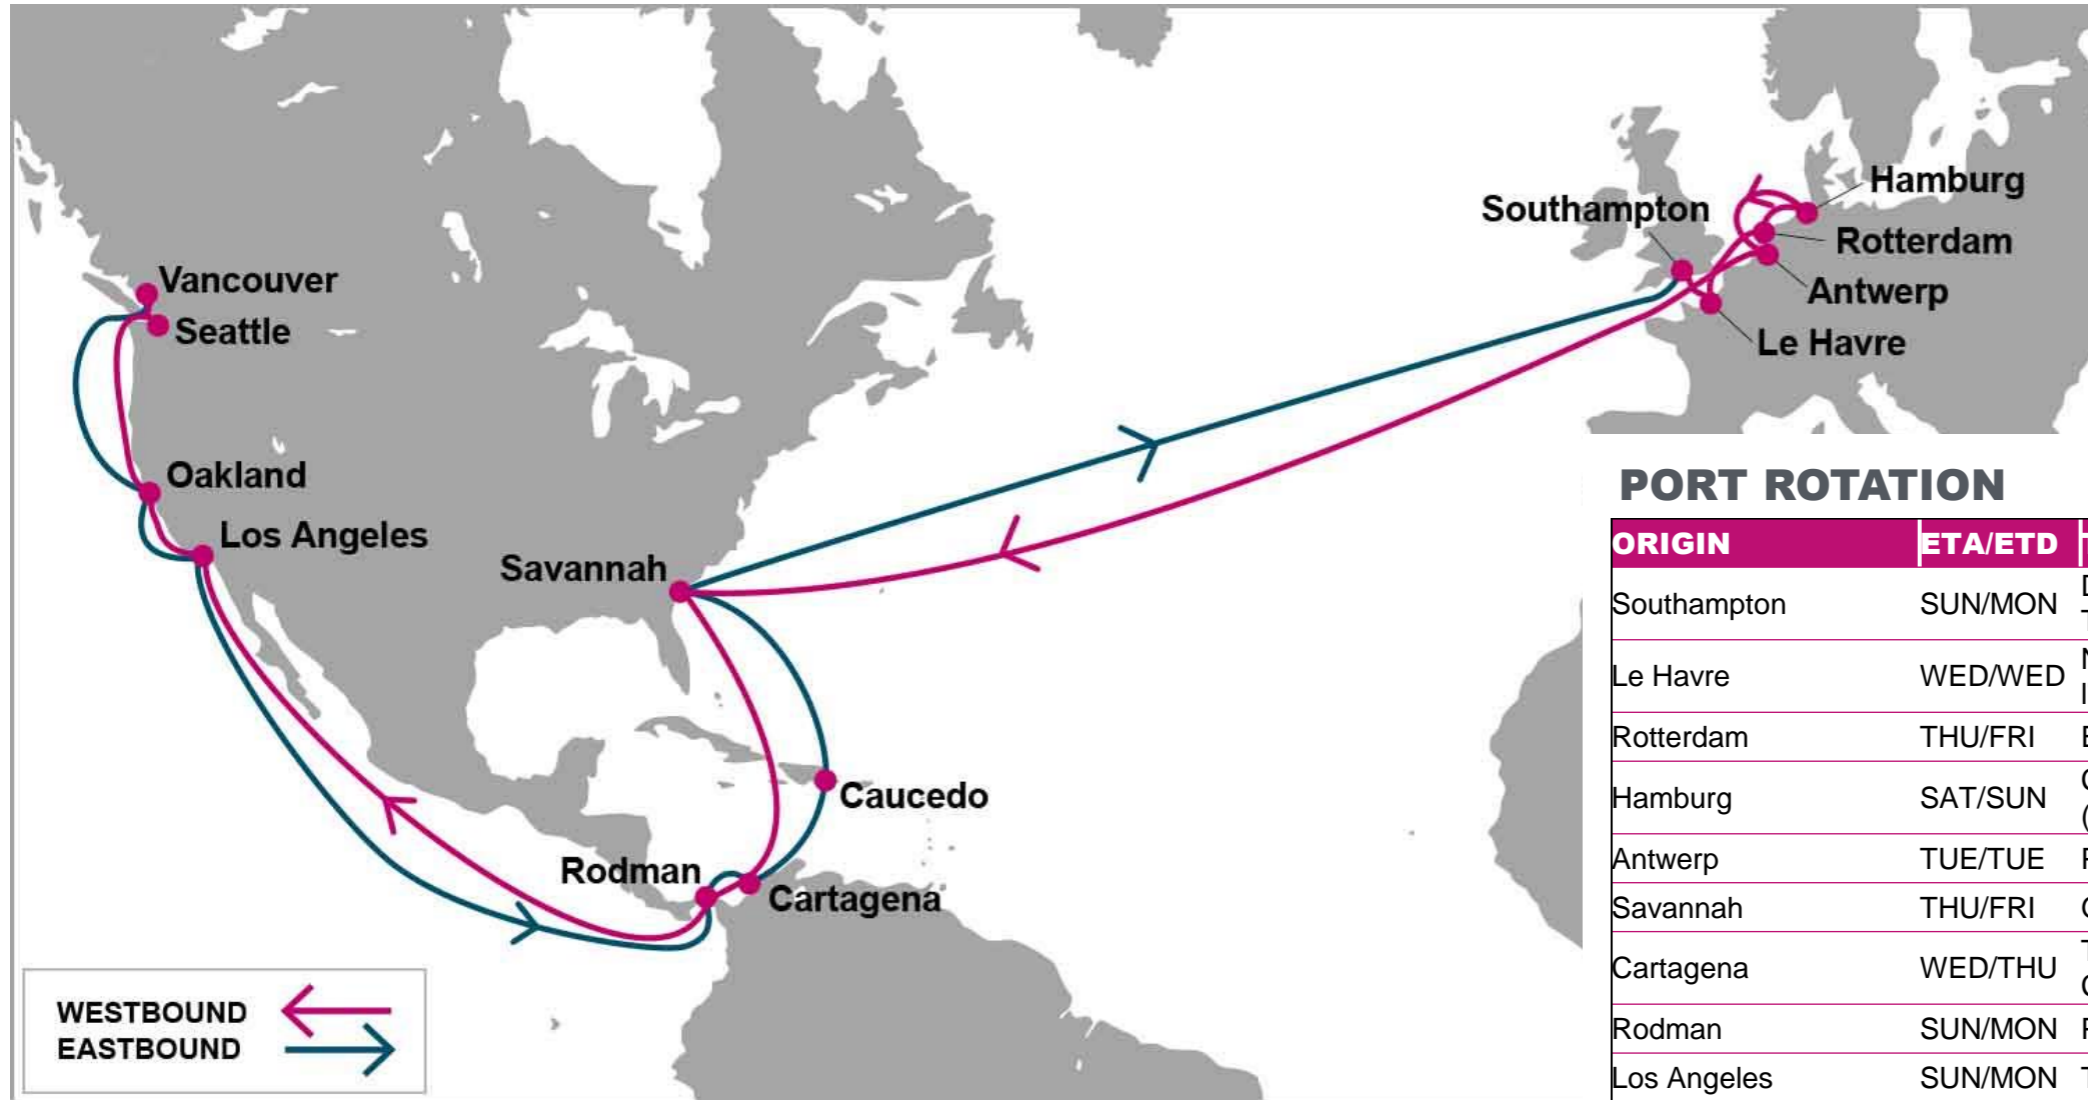

For more information, please click [here](#)

**PORT ROTATION**

(Terminals are subject to change)

ORIGIN	ETA/ETD	TERMINAL
Southampton	SUN/MON	DP World Southampton Container Terminal (SCT)
Le Havre	WED/WED	North Terminals - Quais de l'Atlantique (CNMP)
Rotterdam	THU/FRI	ECT Delta Terminal
Hamburg	SAT/SUN	Container Terminal Altenwerder (CTA)
Antwerp	TUE/TUE	PSA Europe Terminal
Savannah	THU/FRI	Garden City Terminal
Cartagena	WED/THU	Terminal De Contenedores De Cartagena (Contecar)
Rodman	SUN/MON	PSA Panama International Terminal
Los Angeles	SUN/MON	TraPac
Oakland	TUE/WED	Oakland International container Terminal (OICT)
Seattle	SAT/SUN	SSA Seattle T-18
Vancouver	MON/TUE	DP World Fraser Surrey
Oakland	THU/THU	Oakland International container Terminal (OICT)
Los Angeles	FRI/SAT	TraPac
Balboa	SAT/SAT	PSA Panama International Terminal
Cartagena	TUE/TUE	Terminal De Contenedores De Cartagena (Contecar)
Caucedo	THU/FRI	DP World Caucedo
Savannah	TUE/WED	Garden City Terminal
Southampton	MON/TUE	DP World Southampton Container Terminal (SCT)

**KEY TRANSIT TABLE** - UNLOCODE PORT NAME & COUNTRY NAME  
**SOU**: Southampton, UK | **RTM**: Rotterdam, Netherland | **HAM**: Hamburg, Germany | **ANR**: Antwerp, Belgium | **LEH**: Le Havre, France | **SEA**: Seattle, USA |  
**VAN**: Vancouver, Canada | **OAK**: Oakland, USA | **LAX**: Los Angeles, USA | **LGB**: Long Beach, USA | **ROD**: Rodman, Panama | **CTG**: Cartagena, Colombia |  
**CAU**: Caucedo, Dominican Republic | **SAV**: Savannah, USA

NOTE: Transit times and port rotation are as of now and subject to change