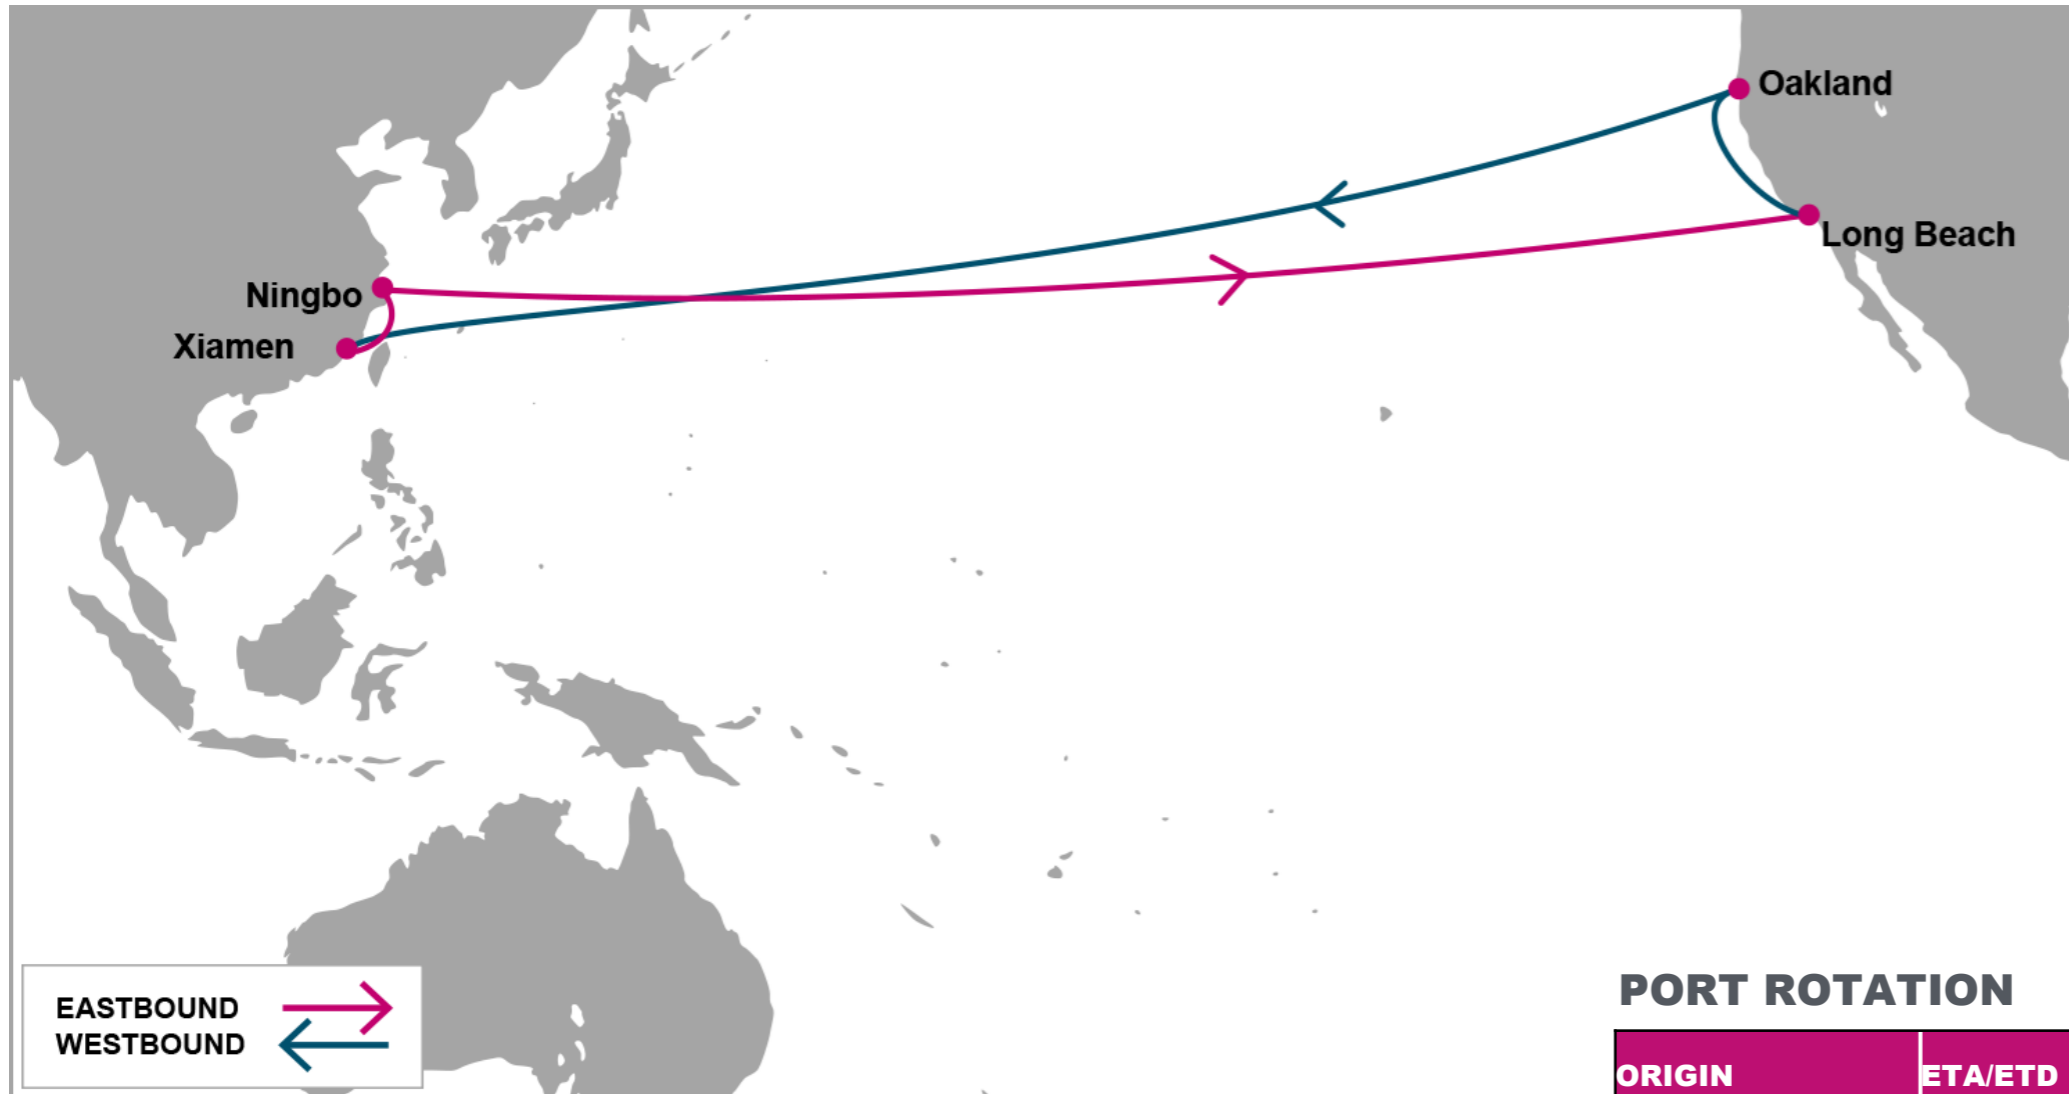

For more information, please click [here](#)

E/B	LGB	OAK	W/B	XMN	NBO
NBO	13	20	OAK	23	26
XMN	17	24	LGB	26	29

PORT ROTATION

(Terminals are subject to change)

ORIGIN	ETA/ETD	TERMINAL
Xiamen	SAT/SUN	Xiamen Ocean Gate Container Terminal
Ningbo	MON/TUE	Meishan Island International Container Terminal
Long Beach	MON/SAT	Pacific Container Terminal
Oakland	MON/TUE	Oakland International Container Terminal (OICT)
Xiamen	SAT/SUN	Xiamen Ocean Gate Container Terminal
Turnaround days: 49		

KEY TRANSIT TABLE - UNLOCODE PORT NAME & COUNTRY NAME

SHA: Shanghai, China | NBO: Ningbo, China | LGB: Long Beach, USA | OAK: Oakland, USA

NOTE: Transit times and port rotation are as of now and subject to change