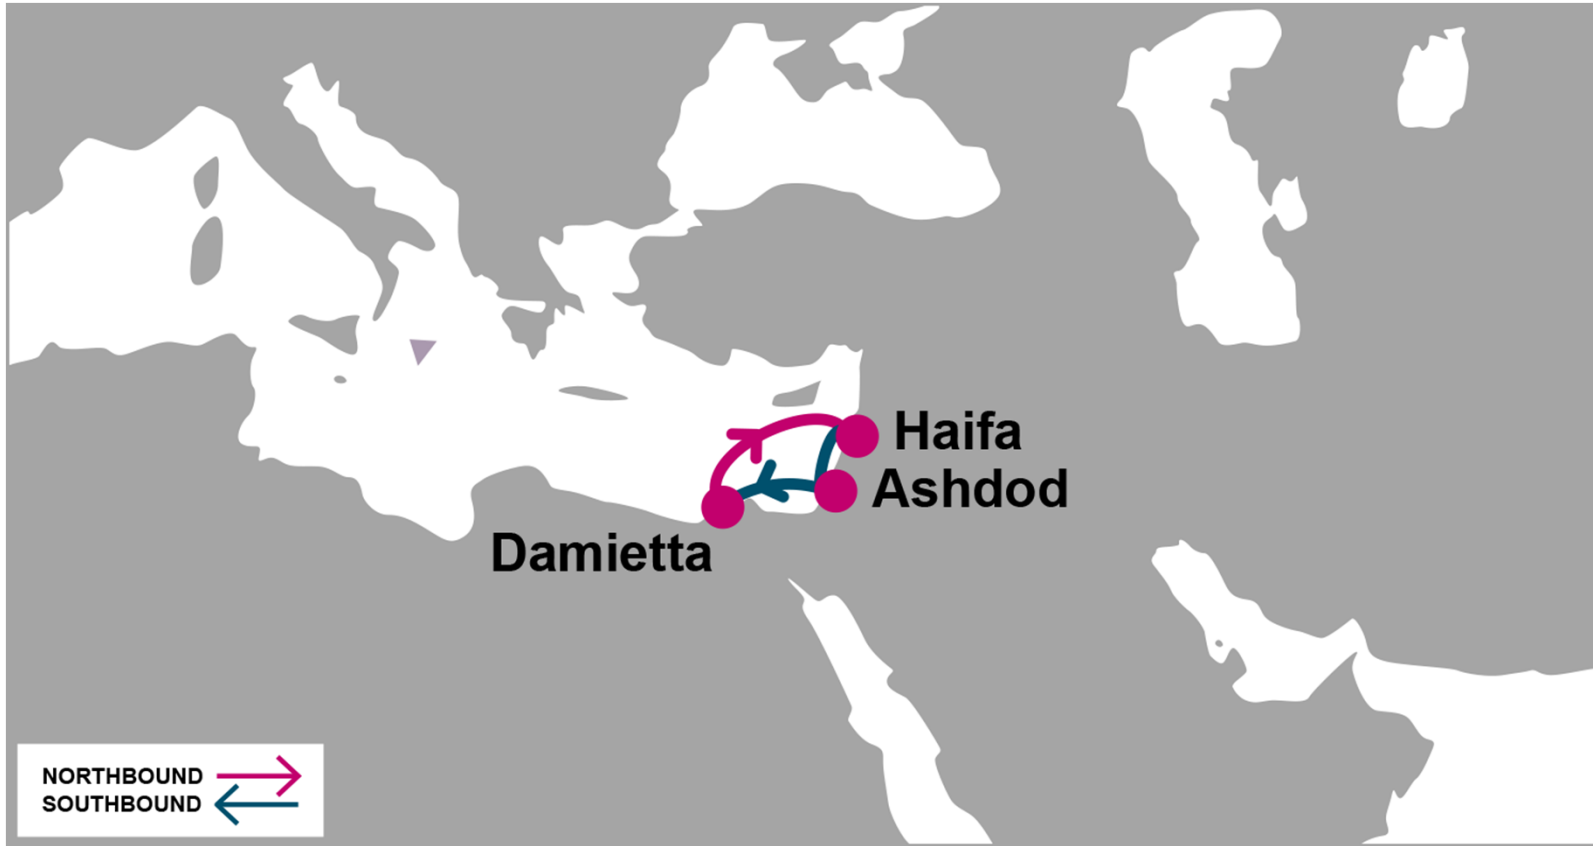

For more information, please click [here](#)

N/B	HFA	ASH	S/B	DAM
DAM	1	5	HFA	5
			ASH	0

**PORT ROTATION** (Terminals are tentative and subject to change)

ORIGIN	ETA/ETD	TERMINAL
Damietta	WED/THU	Damietta Container Terminal
Haifa	FRI/FRI	Haifa Port Co Ltd
Ashdod	TUE/WED	Ashdod Port
Damietta	WED/THU	Damietta Container Terminal
<b>Turnaround days: 7</b>		

**KEY TRANSIT TABLE - UNLOCODE PORT NAME & COUNTRY NAME**

**DAM:** Damietta, Egypt | **HFA:** Haifa, Israel | **ASH:** Ashdod, Israel