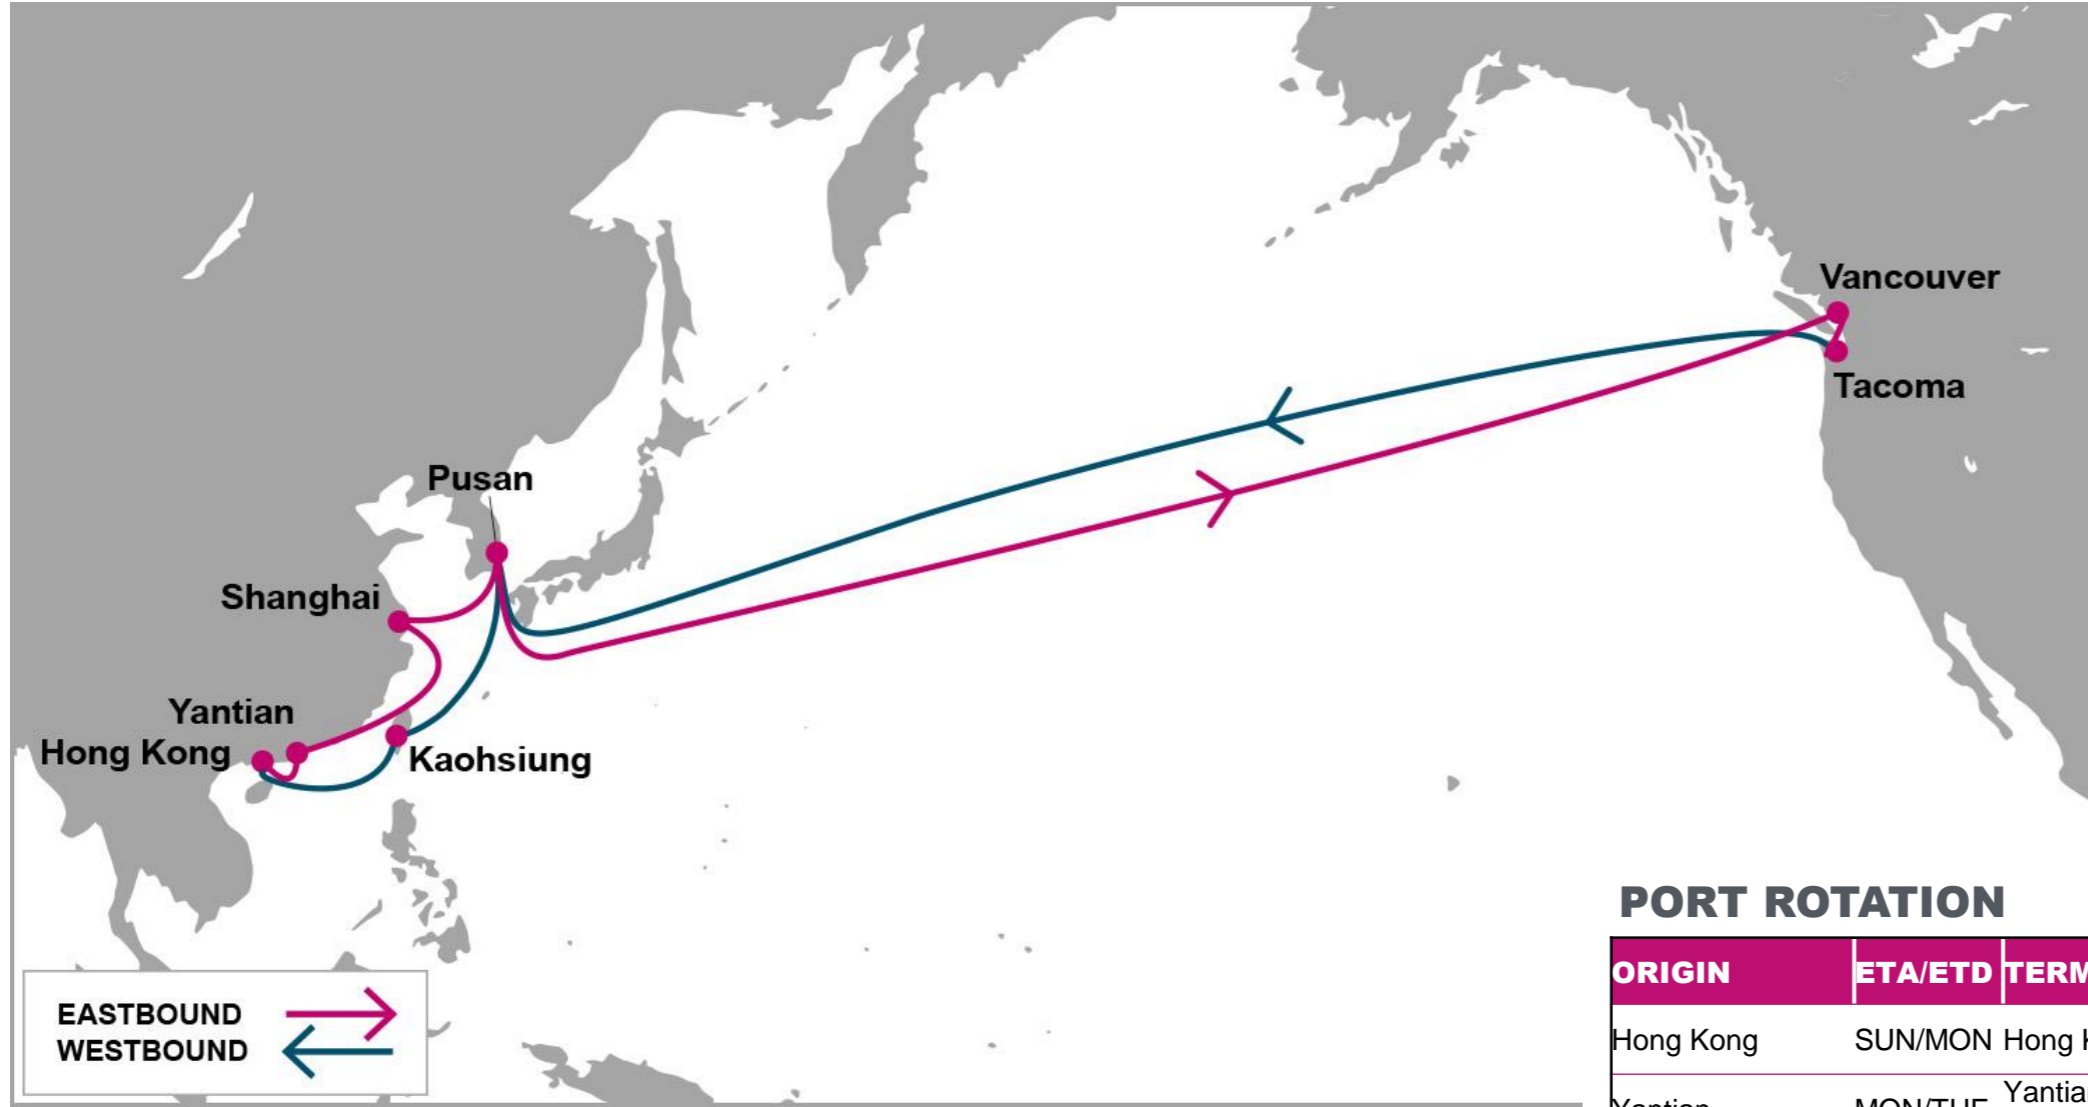

For more information, please click [here](#)

PORT ROTATION

(Terminals are subject to change)

ORIGIN	ETA/ETD	TERMINAL
Hong Kong	SUN/MON	Hong Kong Seaport Alliance (HKSPA)
Yantian	MON/TUE	Yantian International Container Terminal (YICT)
Shanghai	THU/FRI	SIPG Yangshan Phase IV
Pusan	SUN/MON	Hanjin New Port Company terminal (HJNC)
Vancouver	THU/MON	GCT Deltaport
Tacoma	TUE/THU	Husky
Pusan	SUN/MON	Hyundai Pusan New-port Terminal (HPNT)
Kaohsiung	FRI/FRI	Kao Ming Container Terminal (KMCT)
Hong Kong	SUN/MON	Hong Kong Seaport Alliance (HKSPA)
Turnaround days:	49	

TPEB	VAN	SEA	TPWB	PUS	KHH	HKG	YTN	SHA
HKG	18	22	VAN	19	24	26	27	30
YTN	17	21	TIW	16	21	23	24	27
YSA	14	18						
PUS	12	16						
KHH	21	25						

KEY TRANSIT TABLE - UNLOCODE PORT NAME & COUNTRY NAME

HKG: Hong Kong, China | **YTN:** Yantian, China | **YSA:** Yangshan, China | **KHH:** Kaohsiung, Taiwan | **PUS:** Pusan, South Korea | **VAN:** Vancouver, Canada | **TIW:** Tacoma, USA

NOTE: Transit times and port rotation are as of now and subject to change