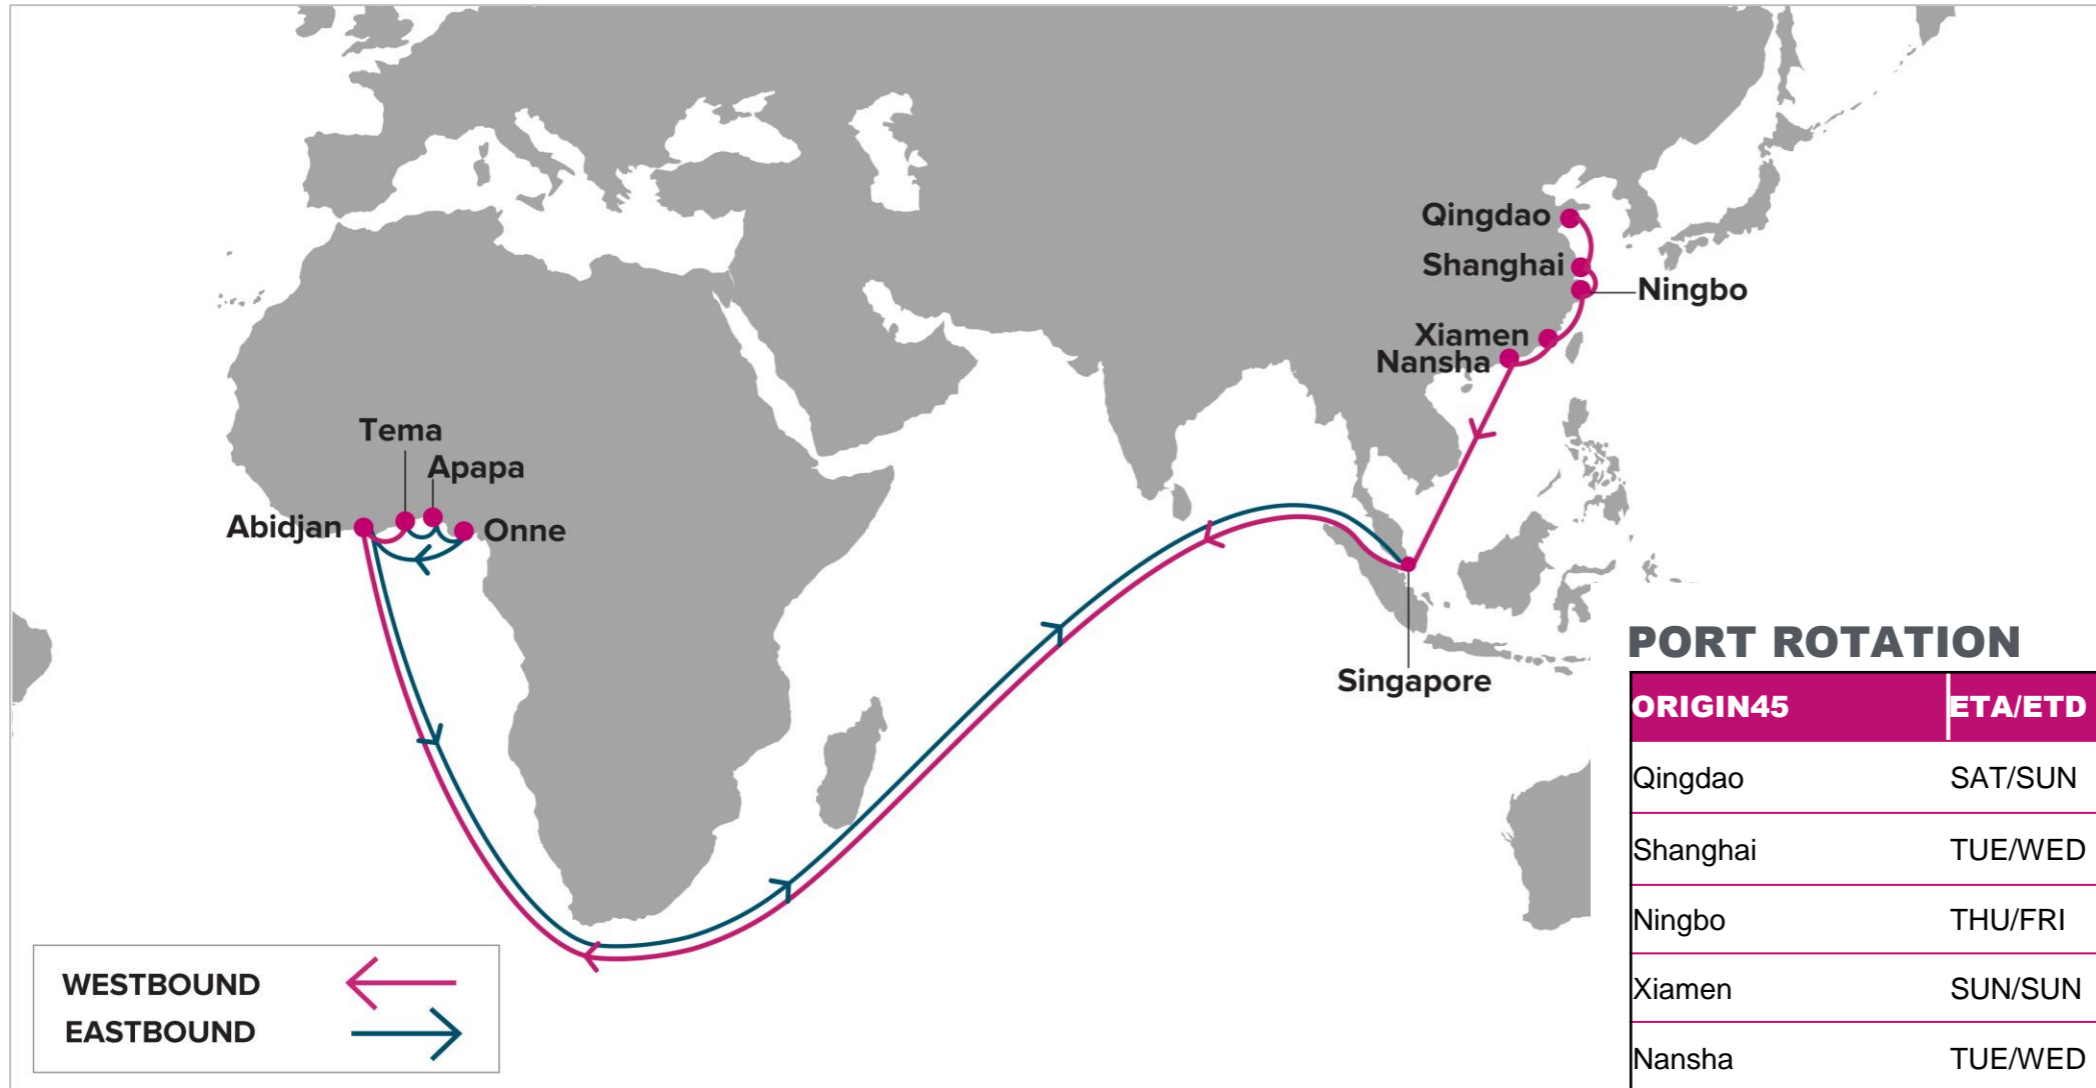

For more information, please click [here](#)

PORT ROTATION

(Terminals are subject to change)

ORIGIN45	ETA/ETD	TERMINAL
Qingdao	SAT/SUN	Qingdao New Qianwan Container Terminal Co.Ltd.
Shanghai	TUE/WED	Shanghai Waigaoqiao Phase V (Mingdong) Terminal
Ningbo	THU/FRI	Yongzhou Container Terminal
Xiamen	SUN/SUN	Xiamen Haitian Container Terminal
Nansha	TUE/WED	Guangzhou South China Oceangate Container Terminal
Singapore	MON/TUE	PSA Singapore
Abidjan	THU/FRI	Cote D Ivoire Terminal (CIT)
Tema	SAT/MON	Meridian Port Services (MPS) – Terminal 3
Lagos (Apapa)	TUE/THU	APM Terminals Apapa
Onne	FRI/SUN	West Africa Container Terminal (WACT)
Abidjan	WED/WED	Cote D Ivoire Terminal (CIT)
Singapore	THU/FRI	PSA Singapore
Turnaround days:		84

KEY TRANSIT TABLE - UNLOCODE PORT NAME & COUNTRY NAME

TAO: Qingdao, China | **SHA:** Shanghai, China | **NGB:** Ningbo, China | **XMN:** Xiamen, China | **NSA:** Nansha, China | **SIN:** Singapore | **ABJ:** Abidjan, Ivory Coast | **TEM:** Tema, Ghana | **APP:** Apapa, Lagos | **ONN:** Onne, Nigeria | **PKG:** Port Kelang, Malaysia

NOTE: Transit times and port rotation are as of now and subject to change