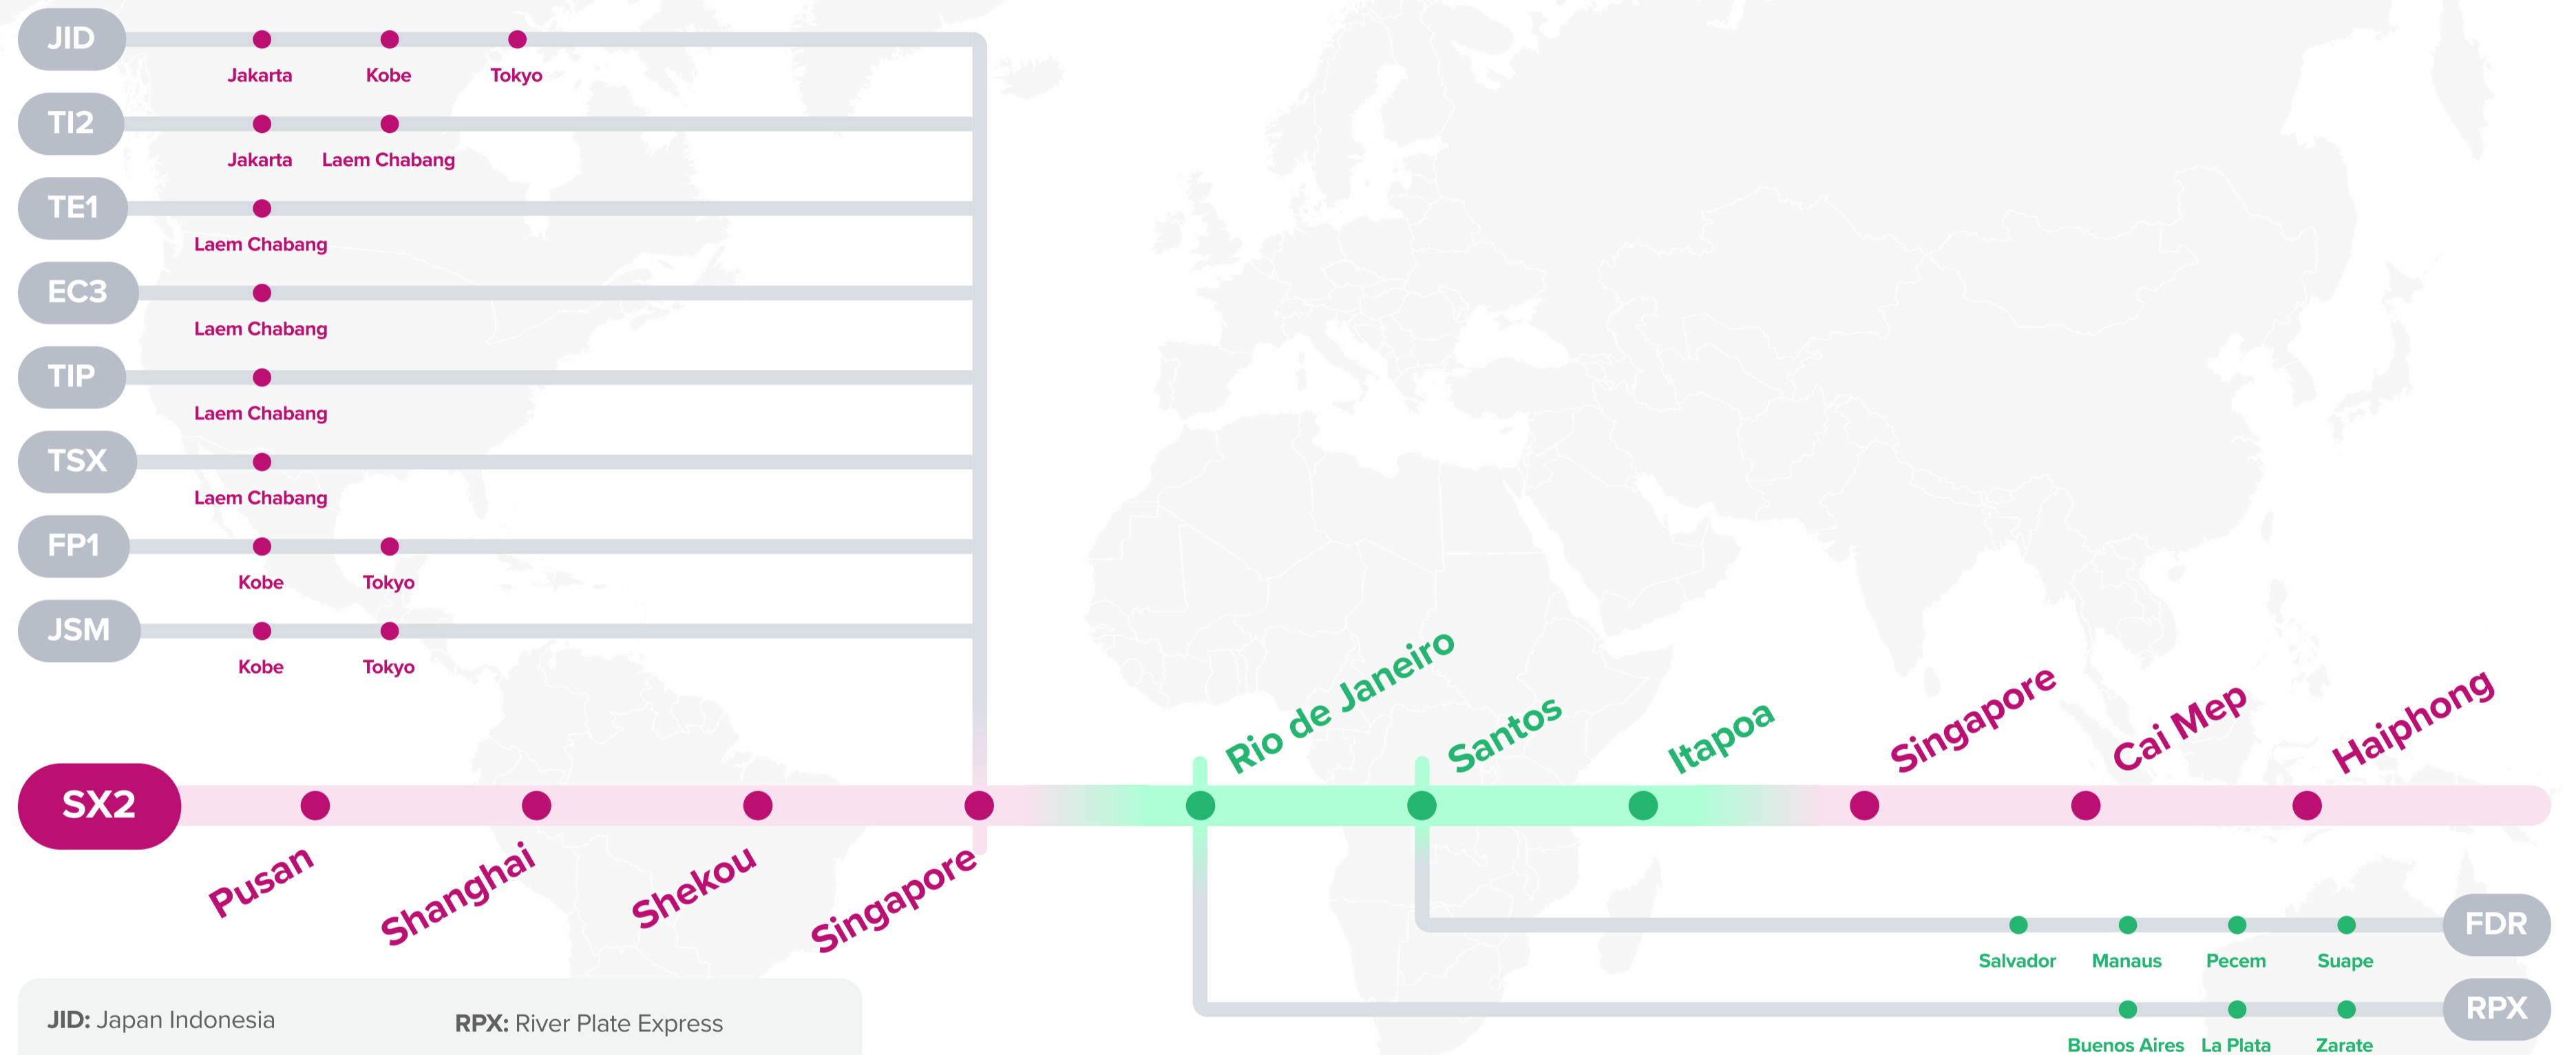

Asia – Latin America Service

SX2: East Coast South America Express 2

JID: Japan Indonesia

TI2: Thailand Indonesia 2

TE1: Thailand East India 1

EC3: US East Coast 3

TIP: Thailand India Pakistan

TSX: Thailand Singapore Express

FP1: Far East Pacific 1

JSM: Japan Straits Malaysia

RPX: River Plate Express

FDR: Feeder

FDR

RPX