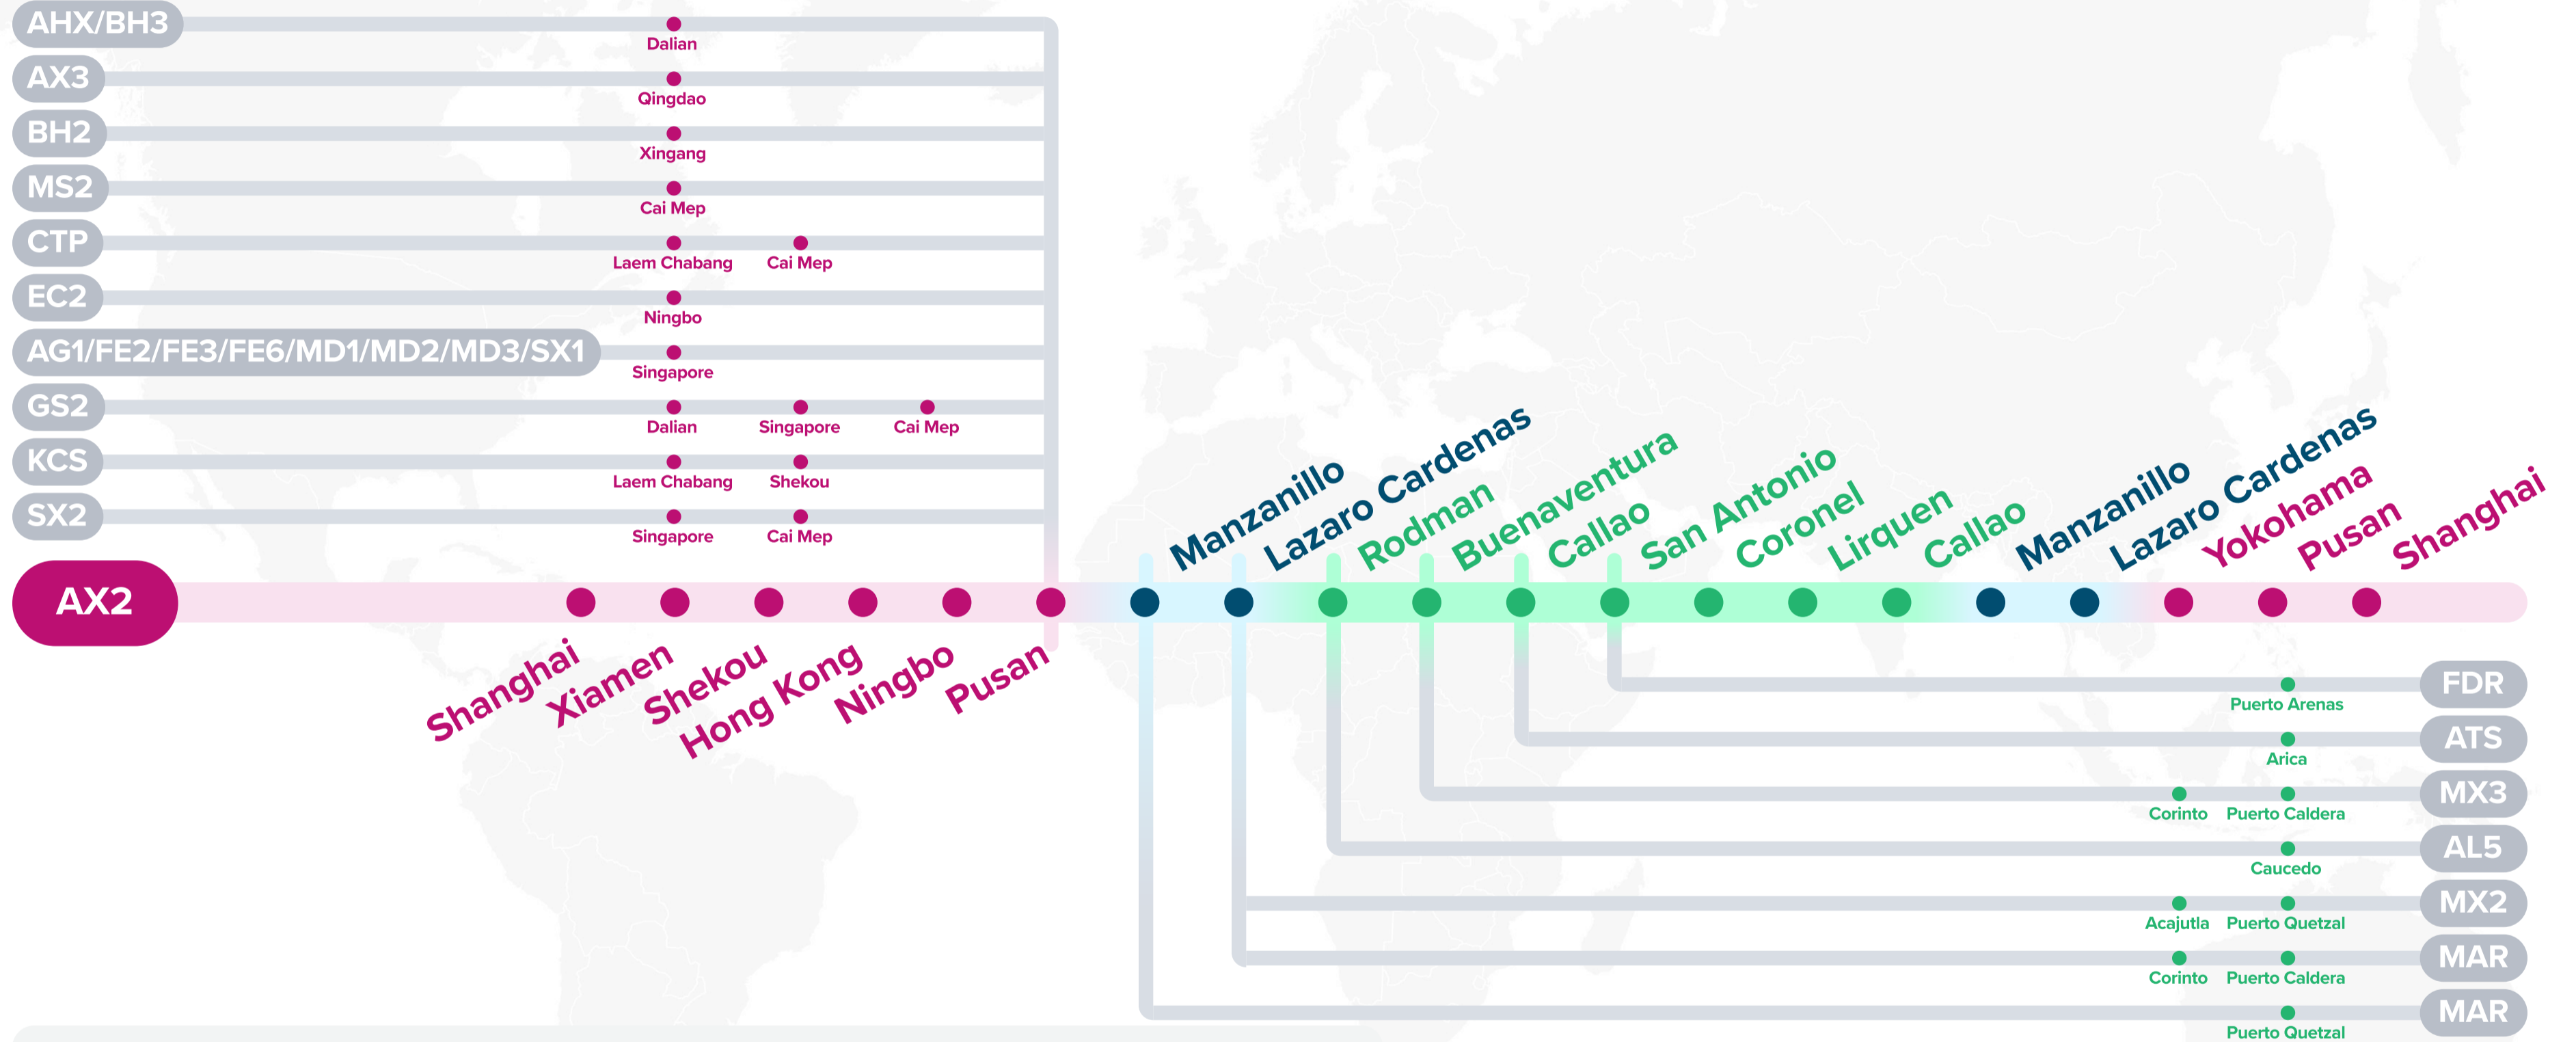

Asia – Latin America Service

AX2: Asia Latin America Express 2

AHX: Asia Hawaii Express

BH3: Bohai Express 3

AX3: Asia Latin America Express 3

BH2: Bohai Express 2

MS2: Mediterranean Pacific South 2

CTP: China Thailand Philippines

EC2: US East Coast 2

AG1: Asia Gulf Express 1

FE2/3/6: Far East - Europe 2/3/6

MD1/2/3: Mediterranean 1/2/3

SX1: East Coast South America Express 1

GS2: Gulf Pacific South 2

KCS: Korea China Shuttle

SX2: East Coast South America Express 2

FDR: Feeder

ATS: Altiplano Service

MX3: Margarita NEO-Express Service 3

AL5: Transatlantic 5

MX2: Margarita NEO-Express Service 2

MAR: Margarita NEO-Express Service