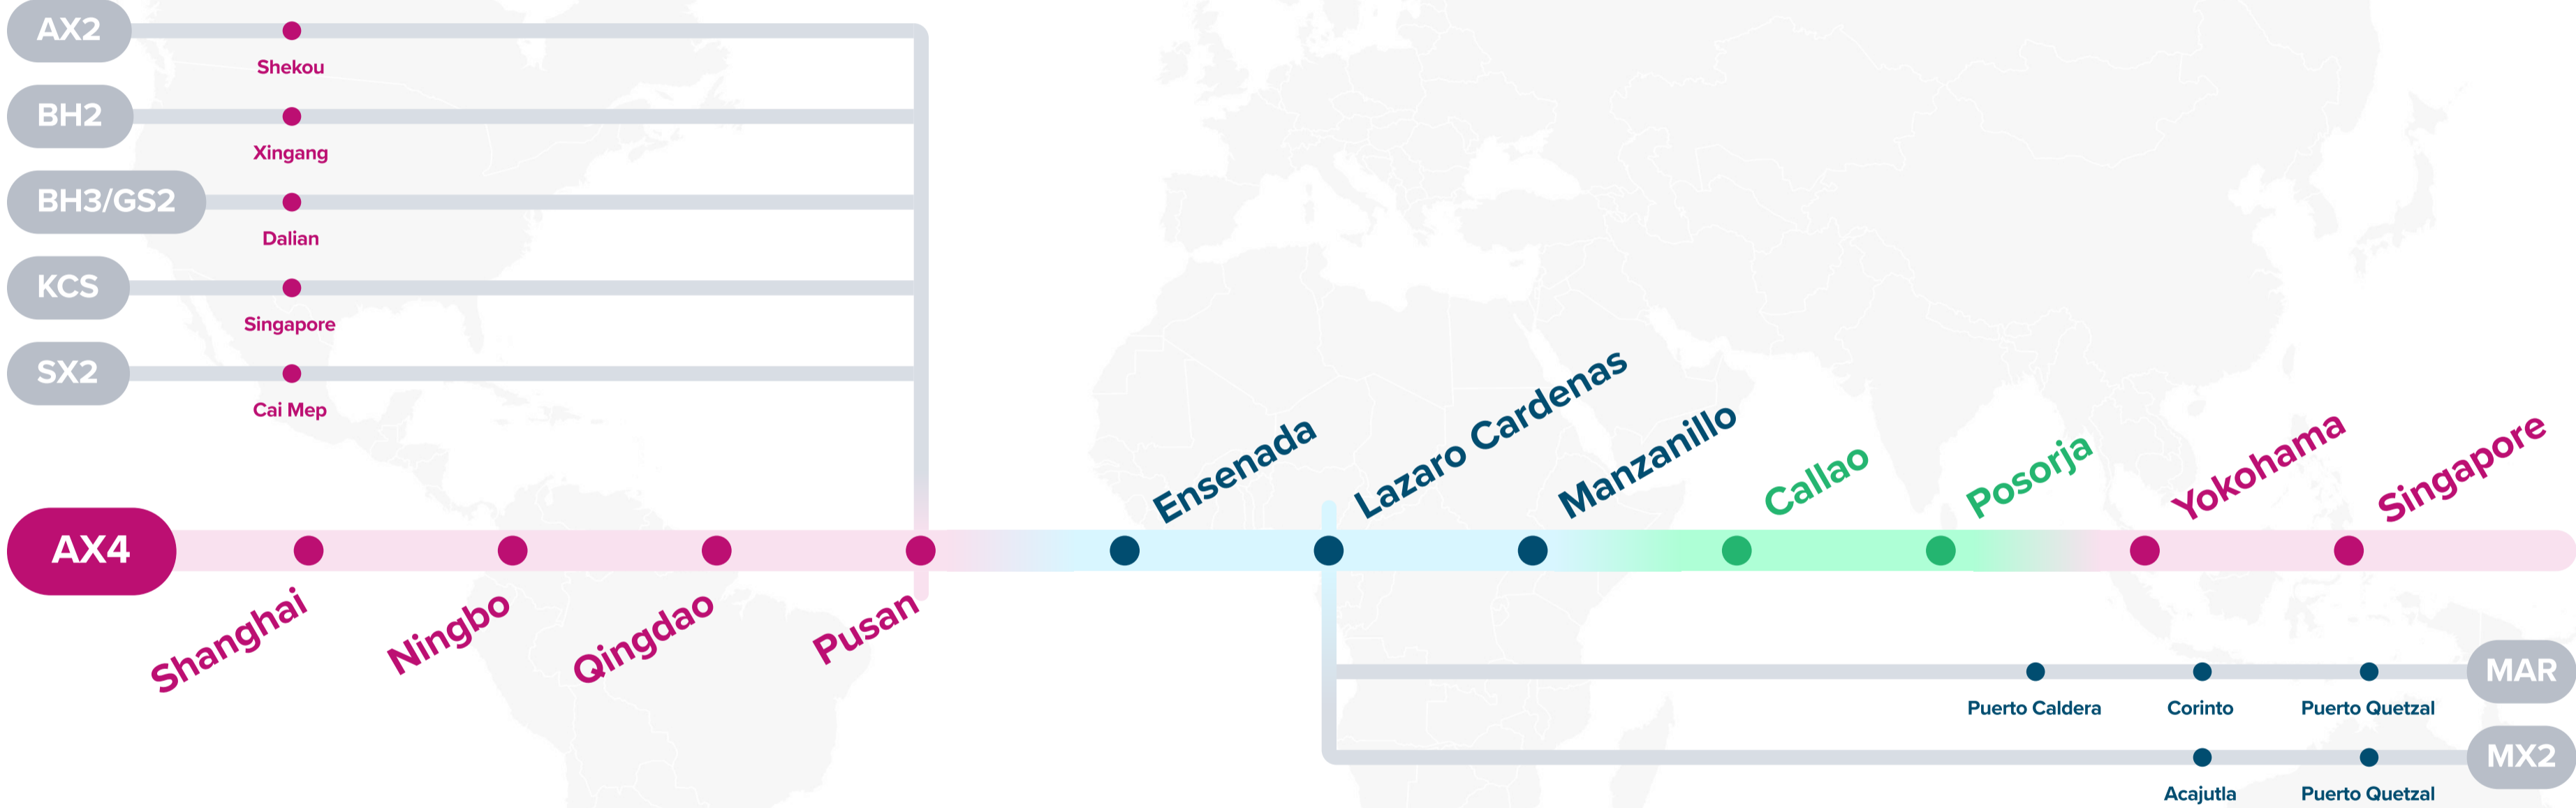

## Asia – Latin America Service

# AX3: Asia Latin America Express 3

**AX2:** Asia Latin America Express 2

**BH2/3:** Bohai Express 2/3

**GS2:** Gulf Pacific South 2

**FE3/6:** Far East - Europe 3/6

**MD3:** Mediterranean 3

**SX1:** East Coast South America Express 1

**KCS:** Korea China Shuttle

**SX2:** East Coast South America Express 2

**ATS:** Altiplano Service

**MX3:** Margarita NEO-Express Service 3

**MAR:** Margarita NEO-Express Service

Asia – Latin America Service

# AX4: Asia Latin America Express 4

**AX2:** Asia Latin America Express 2  
**BH2:** Bohai Express 2  
**BH3:** Bohai Express 3  
**GS2:** Gulf Pacific South 2  
**KCS:** Korea China Shuttle  
**SX2:** East Coast South America Express 2