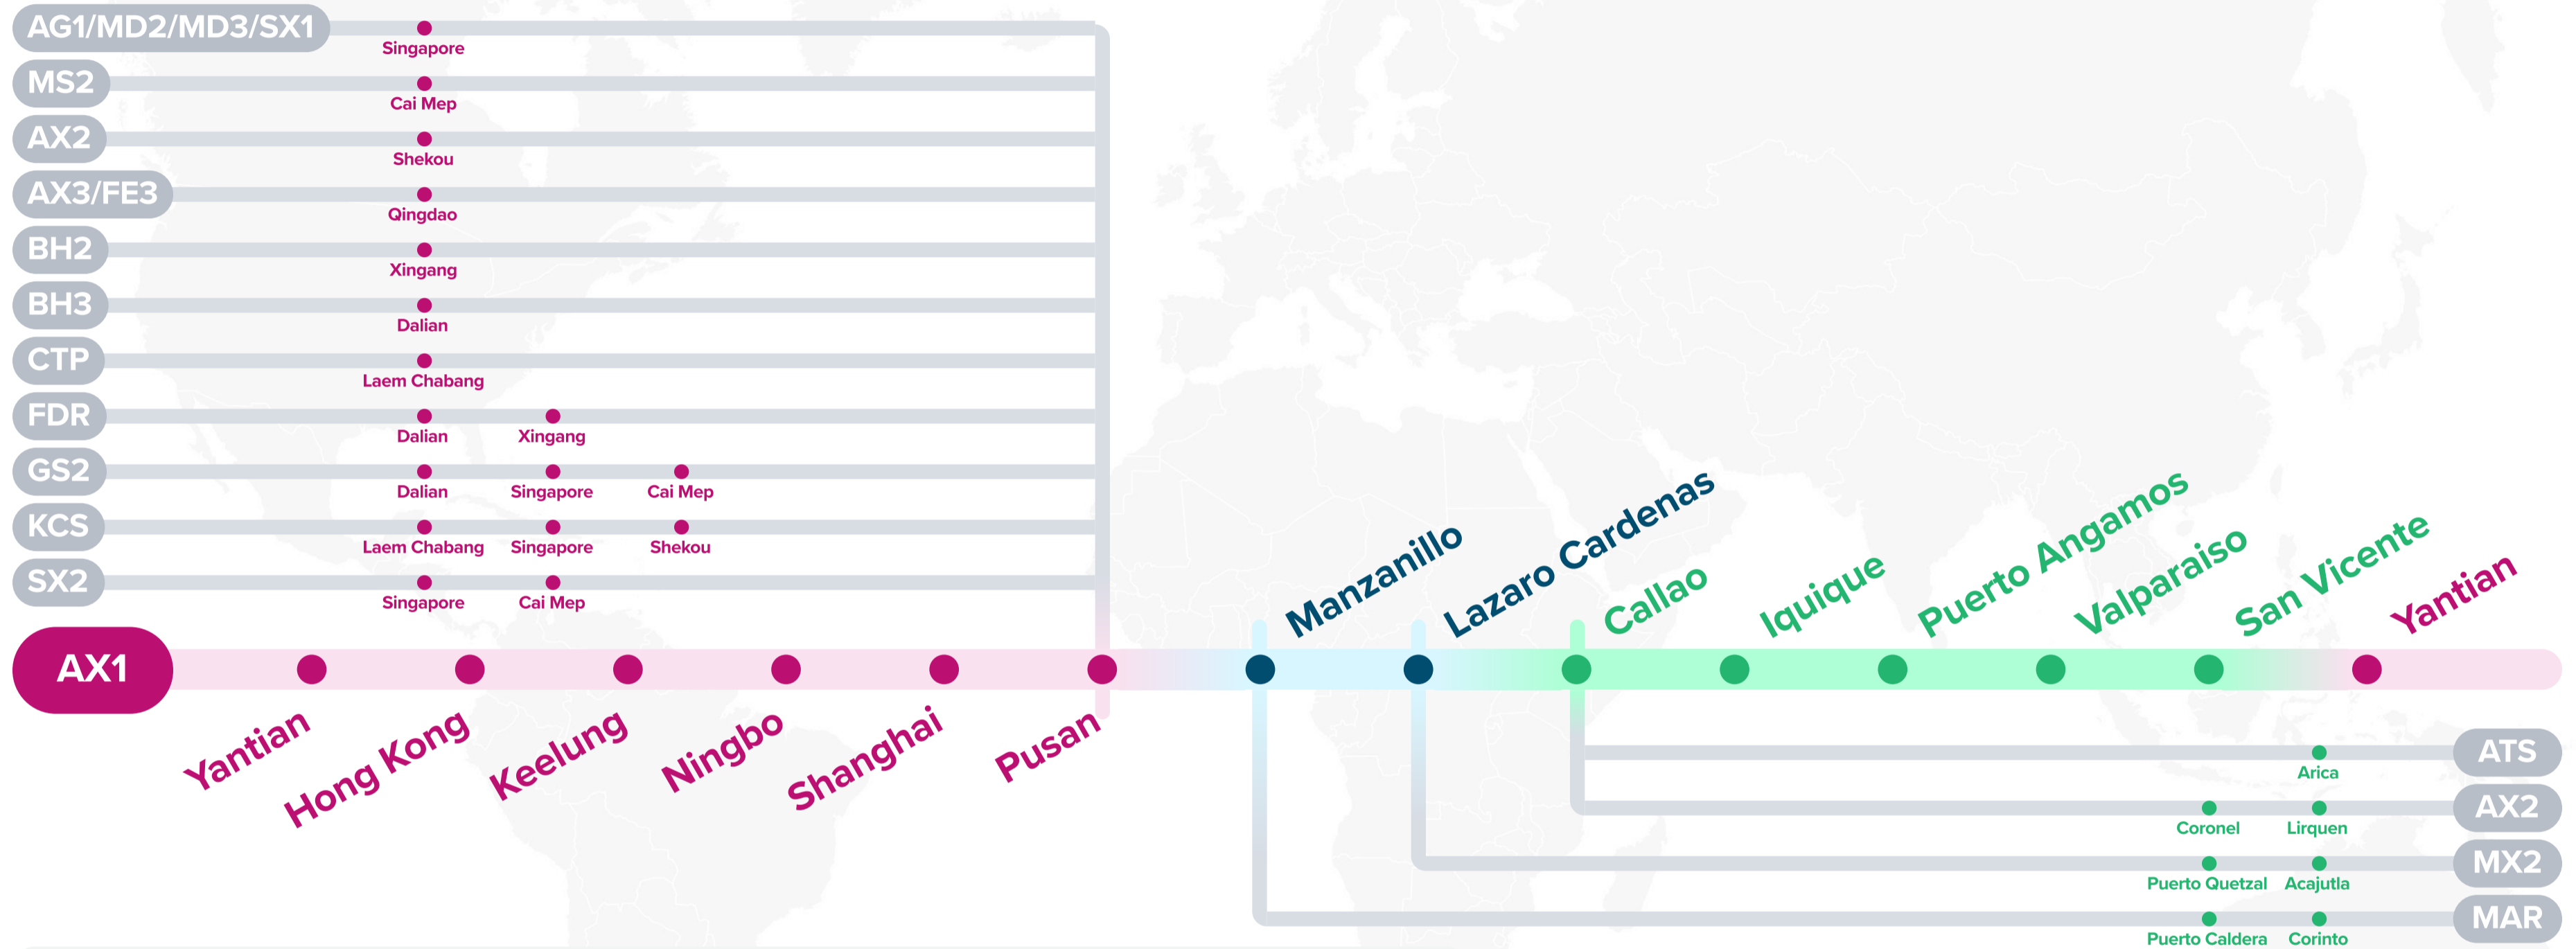

Asia – Latin America Service

AX1: Asia Latin America Express 1

AG1: Asia Gulf Express 1	BH2: Bohai Express 2	ATS: Altiplano Service
MD2: Mediterranean 2	BH3: Bohai Express 3	MX2: Margarita NEO-Express Service 2
MD3: Mediterranean 3	CTP: China Thailand Philippines	MAR: Margarita NEO-Express Service
SX1: East Coast South America Express 1	FDR: Feeder	
MS2: Mediterranean Pacific South 2	GS2: Gulf Pacific South 2	
AX2: Asia Latin America Express 2	KCS: Korea China Shuttle	
AX3: Asia Latin America Express 3	SX2: East Coast South America Express 2	
FE3: Far East - Europe 3