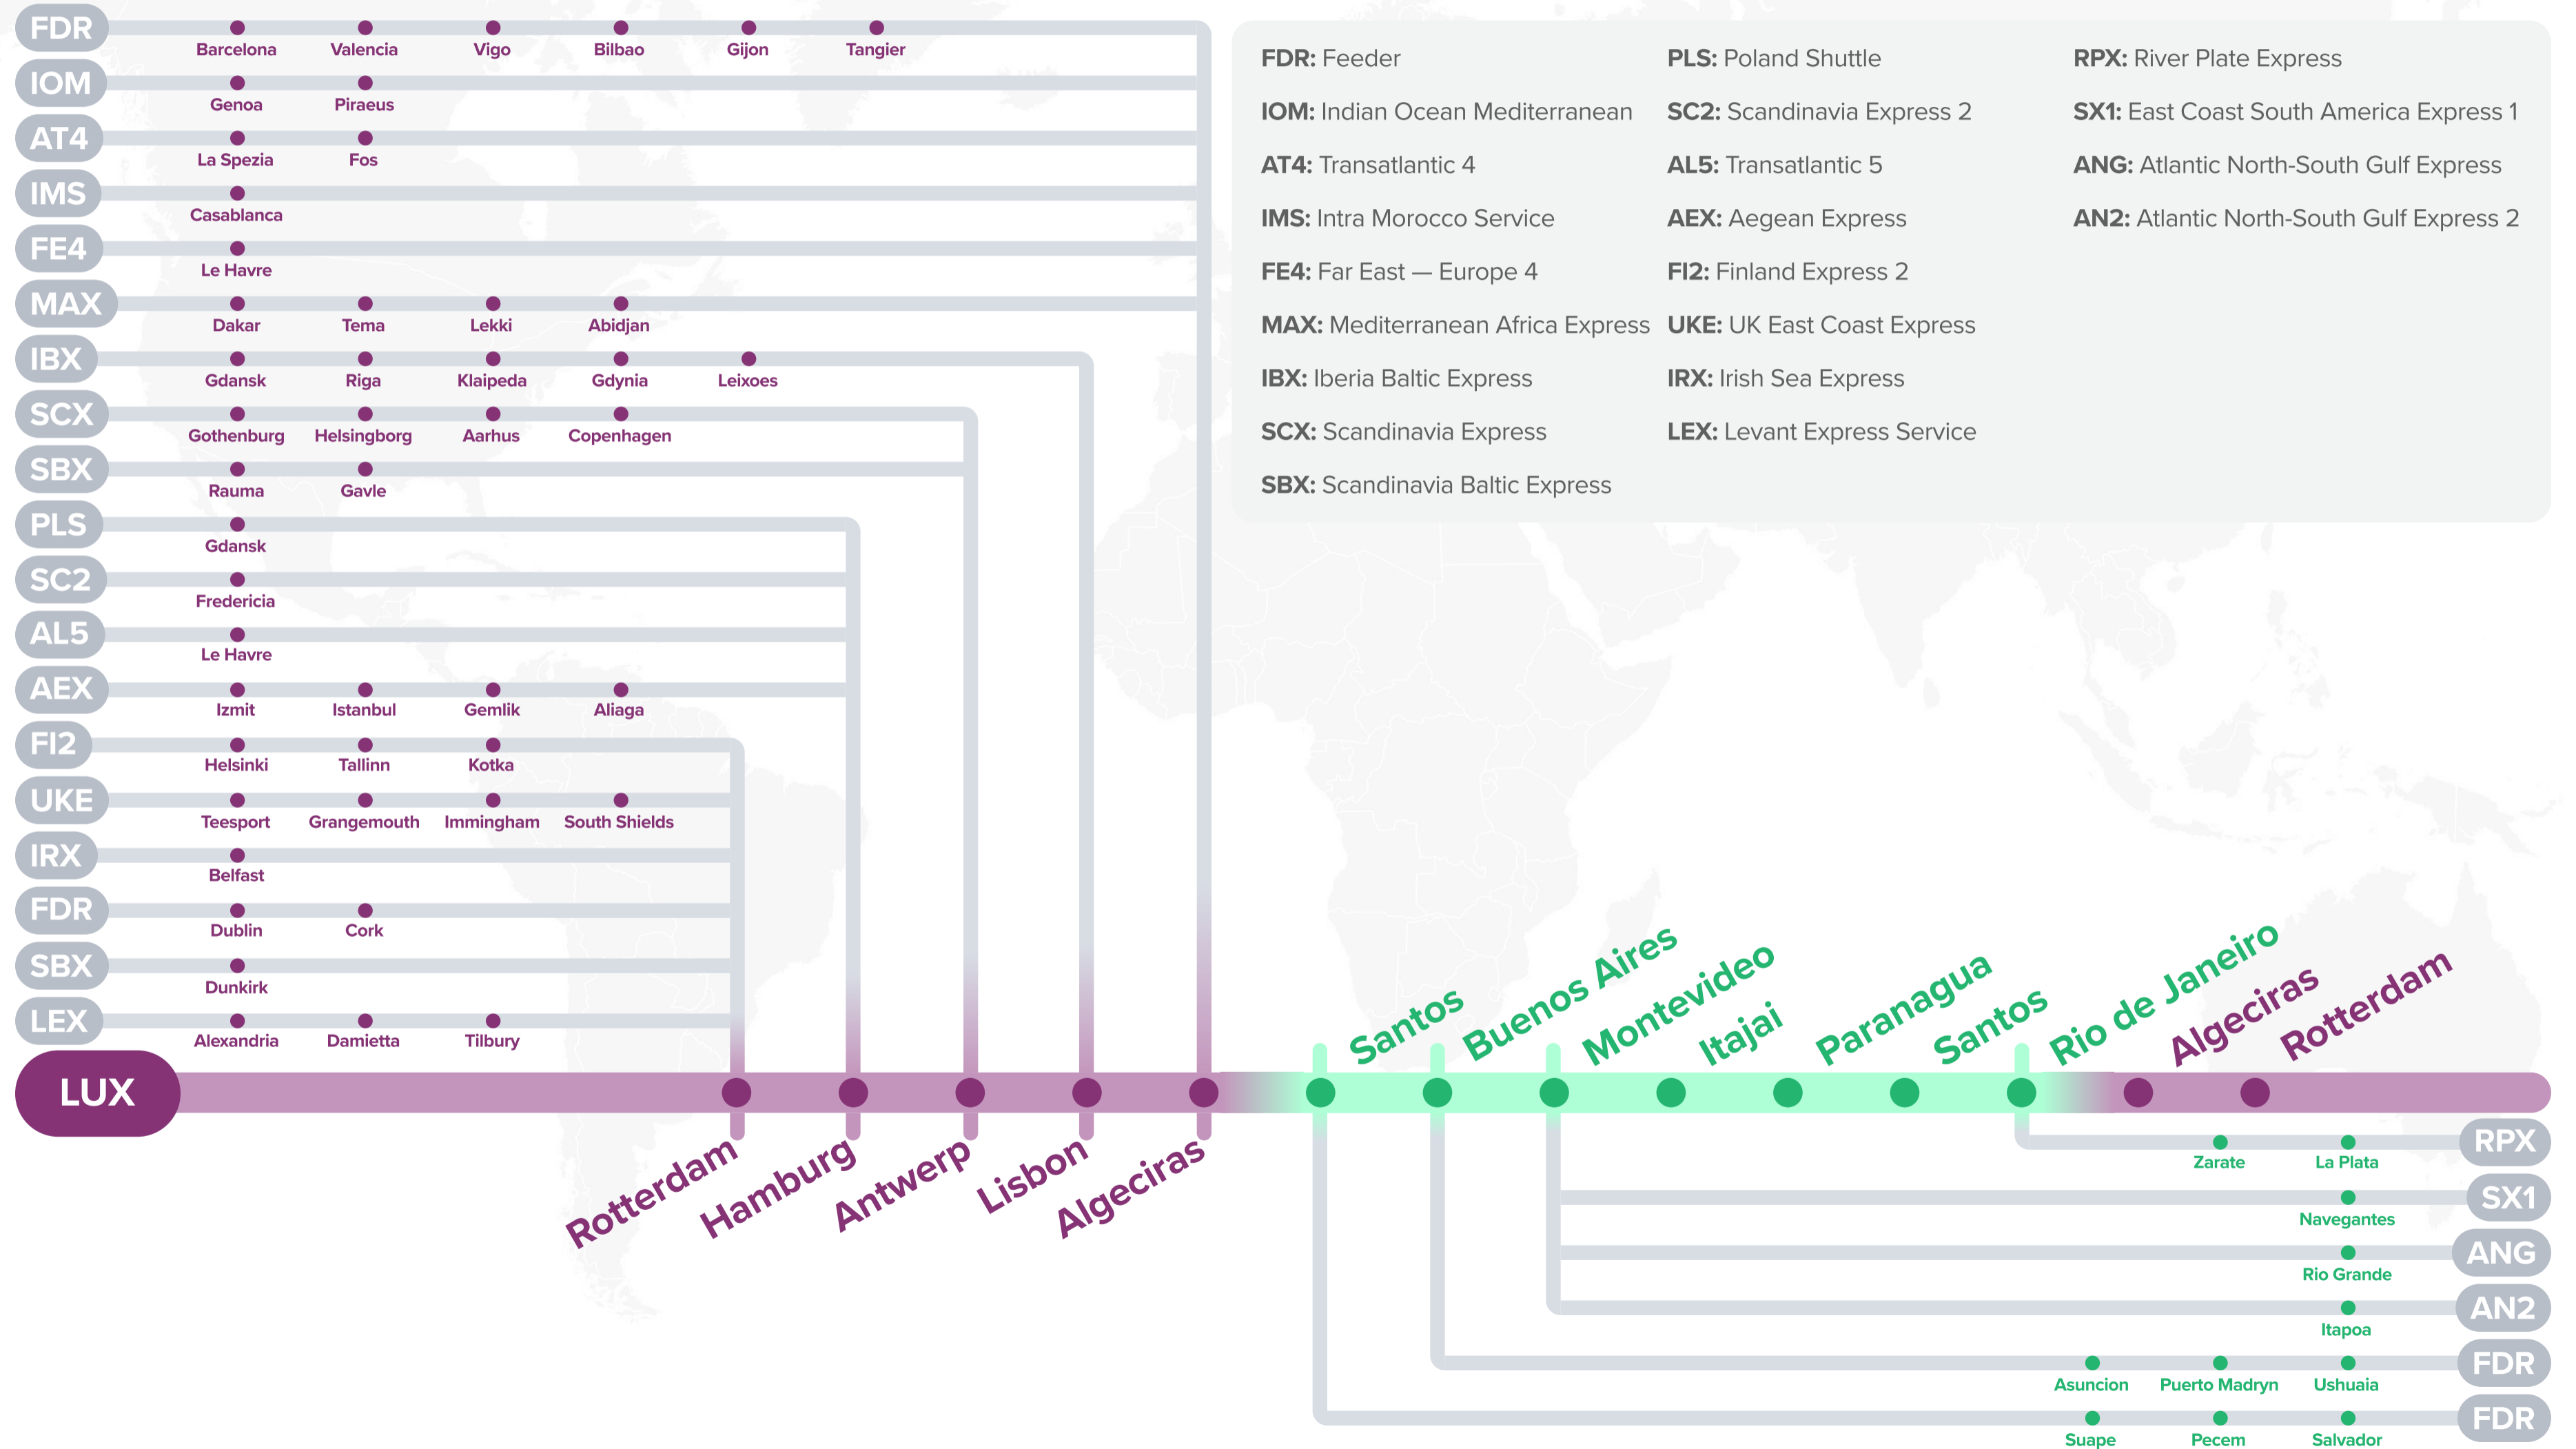

## LUX

- Rotterdam
- Hamburg
- Antwerp
- Lisbon
- Algeciras
- Santos
- Buenos Aires
- Montevideo
- Itajai
- Paranagua
- Santos
- Rio De Janeiro
- Algeciras
- Rotterdam

## AL5

- Southampton
- Le Havre
- Hamburg
- Antwerp
- Miami
- Cartagena
- Rodman
- Los Angeles
- Oakland
- Rodman
- Caucedo
- Southampton

LUX: Latin East Coast Europe Express

AL5: Transatlantic 5

**1 choice** of services that provide extensive coverage of key ports to meet your direct connection needs across # and #.

# Latin America – Europe Service

# LUX: Latin East Coast Europe Express