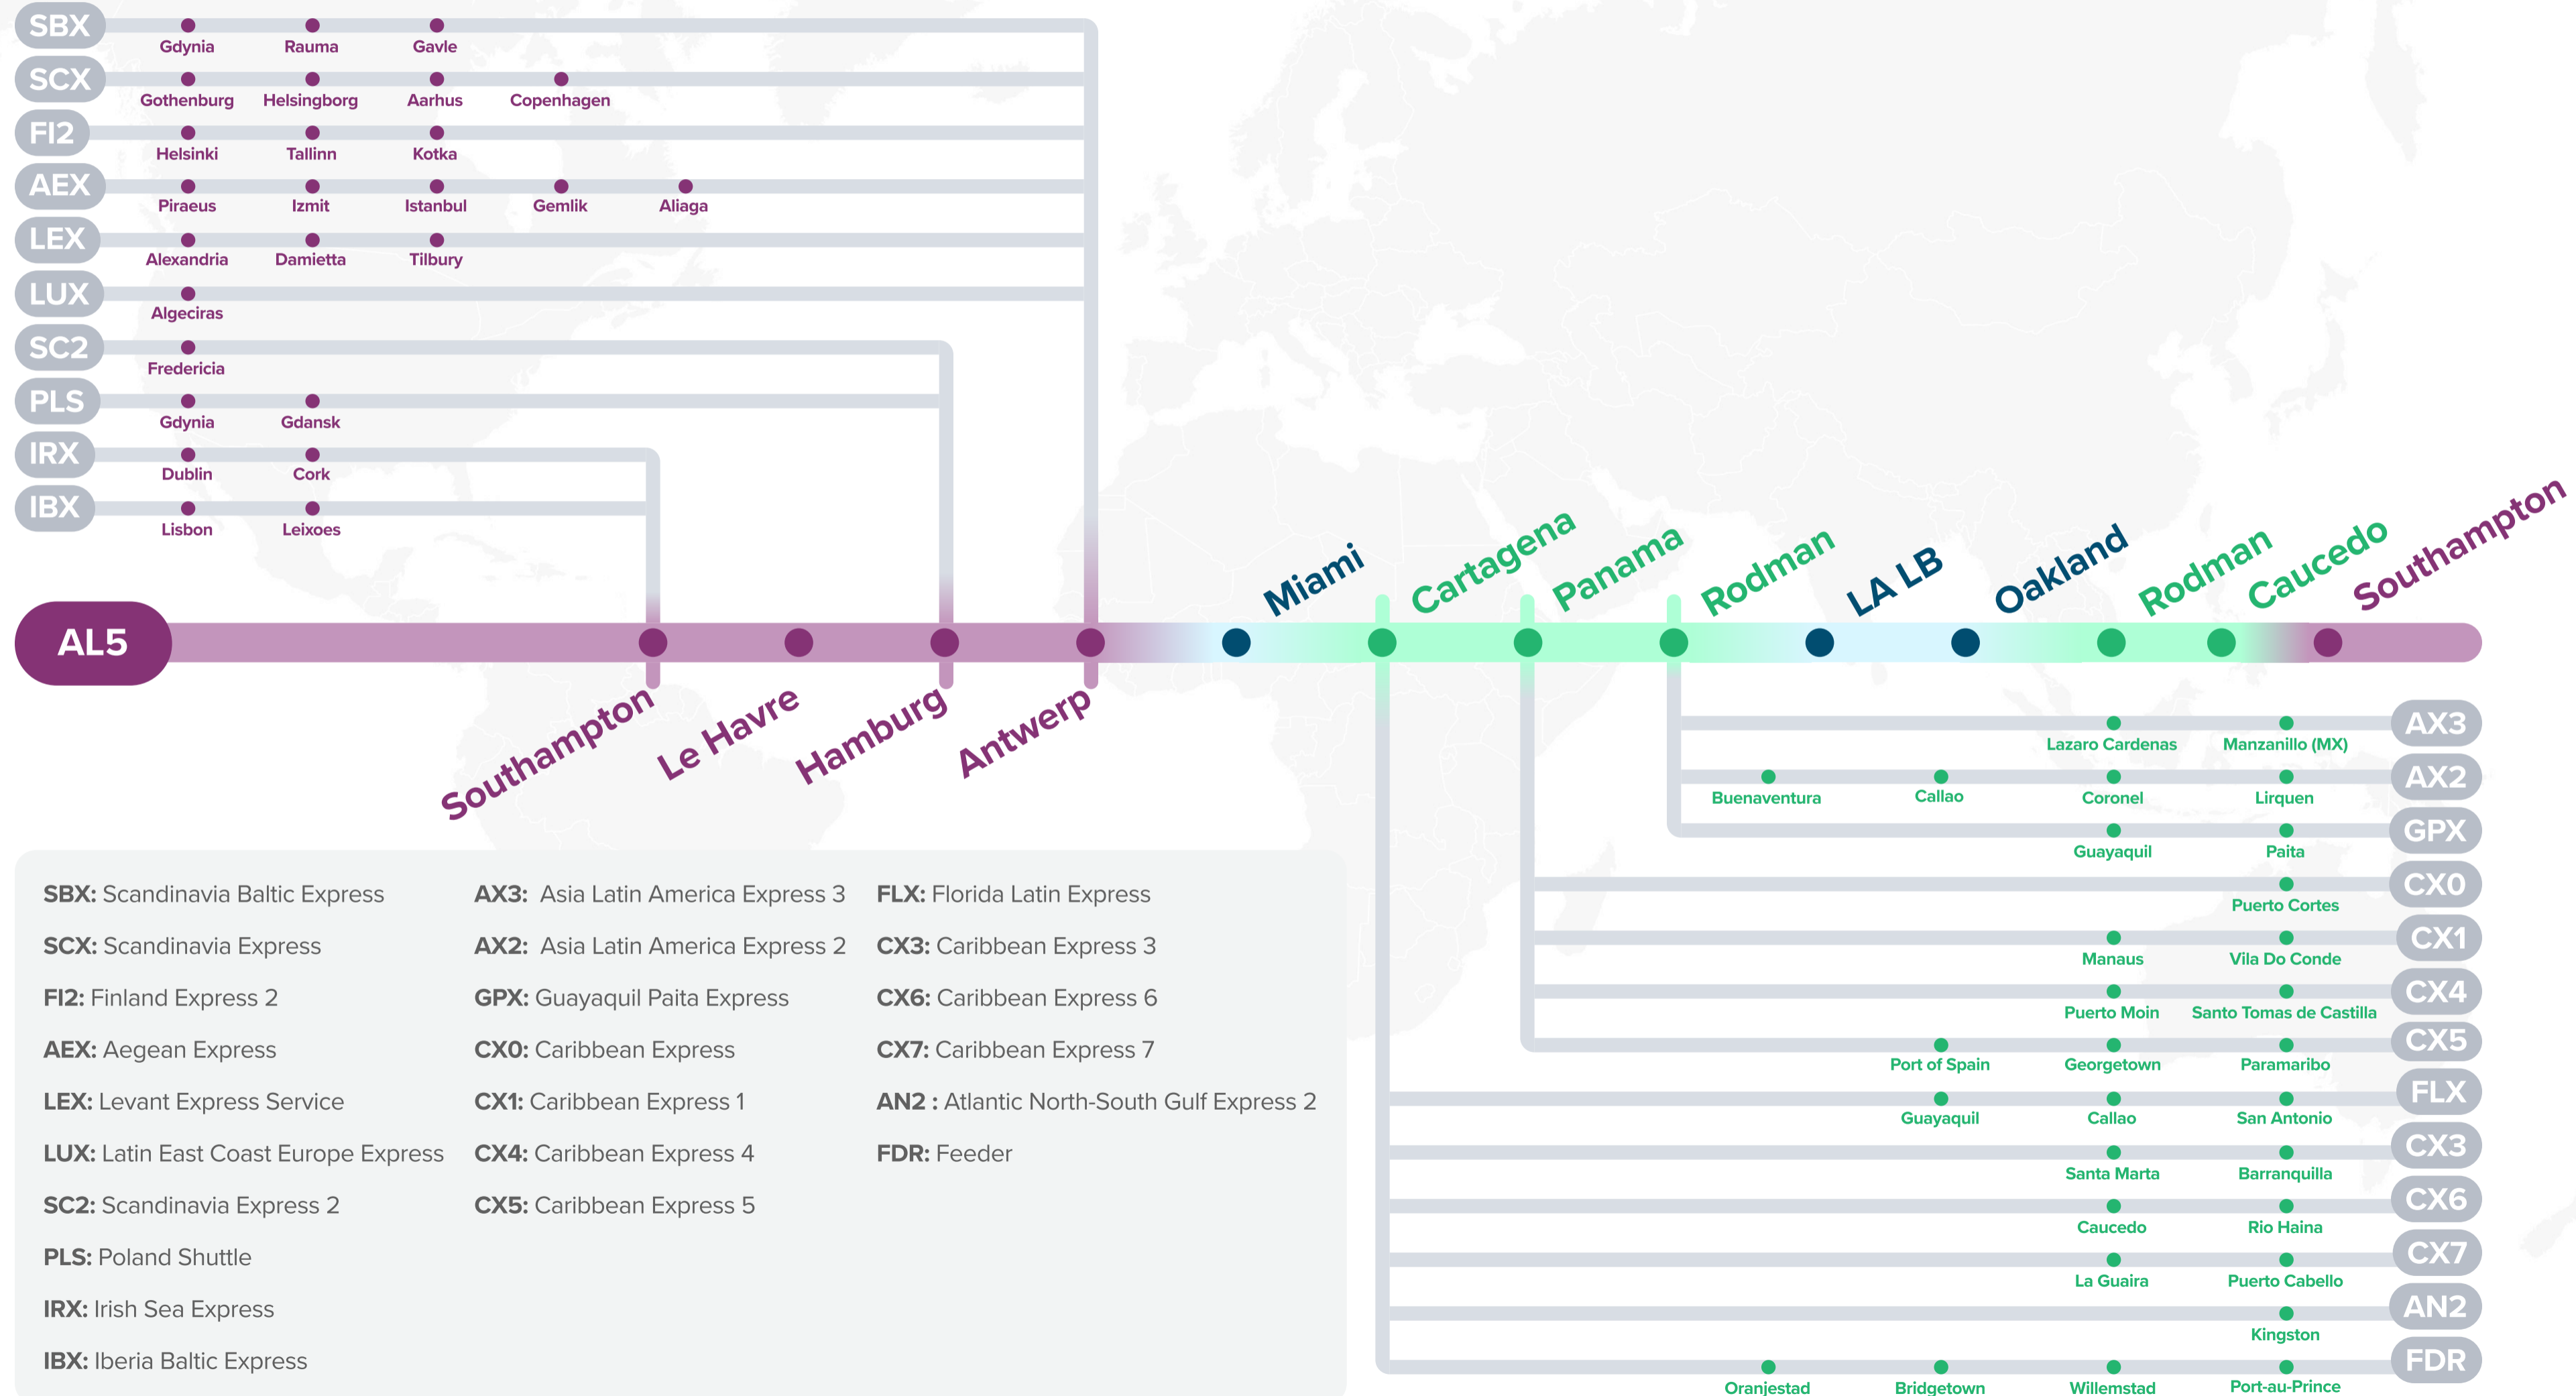

Latin America – Europe Service

AL5: Transatlantic 5

- **SBX** Gdynia Rauma Gavle
- **SCX** Gothenburg Helsingborg Aarhus Copenhagen
- **FI2** Helsinki Tallinn Kotka
- **AEX** Piraeus Izmit Istanbul Gemlik Aliaga
- **LEX** Alexandria Damietta Tilbury
- **LUX** Algeciras
- **SC2** Fredericia
- **PLS** Gdynia Gdansk
- **IRX** Dublin Cork
- **IBX** Lisbon Leixoes

AL5

Southampton
Le Havre
Hamburg
Antwerp

Miami
Cartagena
Panama
Rodman
LA LB
Oakland
Rodman
Caucedo
Southampton

- Buenaventura Callao Lazaro Cardenas Manzanillo (MX) **AX3**
- Coronel Lirquen **AX2**
- Guayaquil Paita **GPX**
- Puerto Cortes **CX0**
- Manaus Vila Do Conde **CX1**
- Puerto Moin Santo Tomas de Castilla **CX4**
- Port of Spain Georgetown Paramaribo **CX5**
- Guayaquil Callao San Antonio **FLX**
- Santa Marta Barranquilla **CX3**
- Caucedo Rio Haina **CX6**
- La Guaira Puerto Cabello **CX7**
- Kingston **AN2**
- Oranjestad Bridgetown Willemstad Port-au-Prince **FDR**

- **SBX:** Scandinavia Baltic Express
- **SCX:** Scandinavia Express
- **FI2:** Finland Express 2
- **AEX:** Aegean Express
- **LEX:** Levant Express Service
- **LUX:** Latin East Coast Europe Express
- **SC2:** Scandinavia Express 2
- **PLS:** Poland Shuttle
- **IRX:** Irish Sea Express
- **IBX:** Iberia Baltic Express
- **AX3:** Asia Latin America Express 3
- **AX2:** Asia Latin America Express 2
- **GPX:** Guayaquil Paita Express
- **CX0:** Caribbean Express
- **CX1:** Caribbean Express 1
- **CX4:** Caribbean Express 4
- **CX5:** Caribbean Express 5
- **FLX:** Florida Latin Express
- **CX3:** Caribbean Express 3
- **CX6:** Caribbean Express 6
- **CX7:** Caribbean Express 7
- **AN2:** Atlantic North-South Gulf Express 2
- **FDR:** Feeder